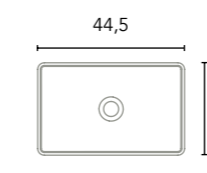

Taos

Sink depth 12.

126290
219€