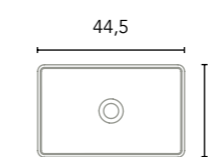

LIDS / WORKTOPS FOR COUNTERTOP WASHBASIN

Depth 46.

Lids / Worktops

Finishes	60	80	100	120	140	160	200
BL1B	129108	129116	129124	129132	129915	129923	129931
BL22M	129109	129117	129125	129133	129916	129924	129932
NG3M	129110	129118	129126	129134	129917	129925	129933
AZ6M	129111	129119	129127	129135	129918	129926	129934
AZ7M	129112	129120	129128	129136	129919	129927	129935
VD18M	129113	129121	129129	129137	129920	129928	129936
GR45M	129114	129122	129130	129138	129921	129929	129937
TE1M	129115	129123	129131	129139	129922	129930	129938
	99€	114€	128€	139€	143€	158€	190€
Mineral Cover	126291	126292	126293	126294	126295	126296	126298
	171€	198€	236€	275€	315€	353€	433€
Marble Stone	126307	126308	126309	126310	126311	126312	126314
Concretech	126299	126300	126301	126302	126303	126304	126306
	272€	340€	408€	477€	622€	697€	987€
PVC. BL20M	127432	127434	127436	127438	127440	127442	127446
	87€	101€	119€	135€	155€	171€	207€
Pure White	129845	129846	129847	129848	129849	129850	129852
Dark White	129853	129854	129855	129856	129857	129858	129860
Piombo	129861	129862	129863	129864	129865	129866	129868
	272€	340€	408€	421€	475€	509€	601€

MACHINED WORKTOP FOR COUNTERTOP WASHBASIN

Depth 46. Worktops valid only for 60, 80 and 100 modules with central basin.

Machined worktop

Finishes	60	80	100
BL1B	129084	129092	129100
BL22M	129085	129093	129101
NG3M	129086	129094	129102
AZ6M	129087	129095	129103
AZ7M	129088	129096	129104
VD18M	129089	129097	129105
GR45M	129090	129098	129106
TE1M	129091	129099	129107
	99€	114€	128€

COUNTERTOP WASHBASINS

Ceramics

Galaxy

Sink depth 14.

116985
120€

Nomia

Sink depth 13.

125818
120€

Nysa

Sink depth 12,5.

125816
120€

Zala

Sink depth 12,5.

125817
120€