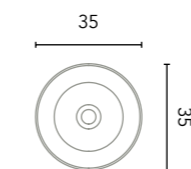

Washbasins for compositions with countertop washbasins

Nysa
Gloss White finish.
Sink depth 12,5.