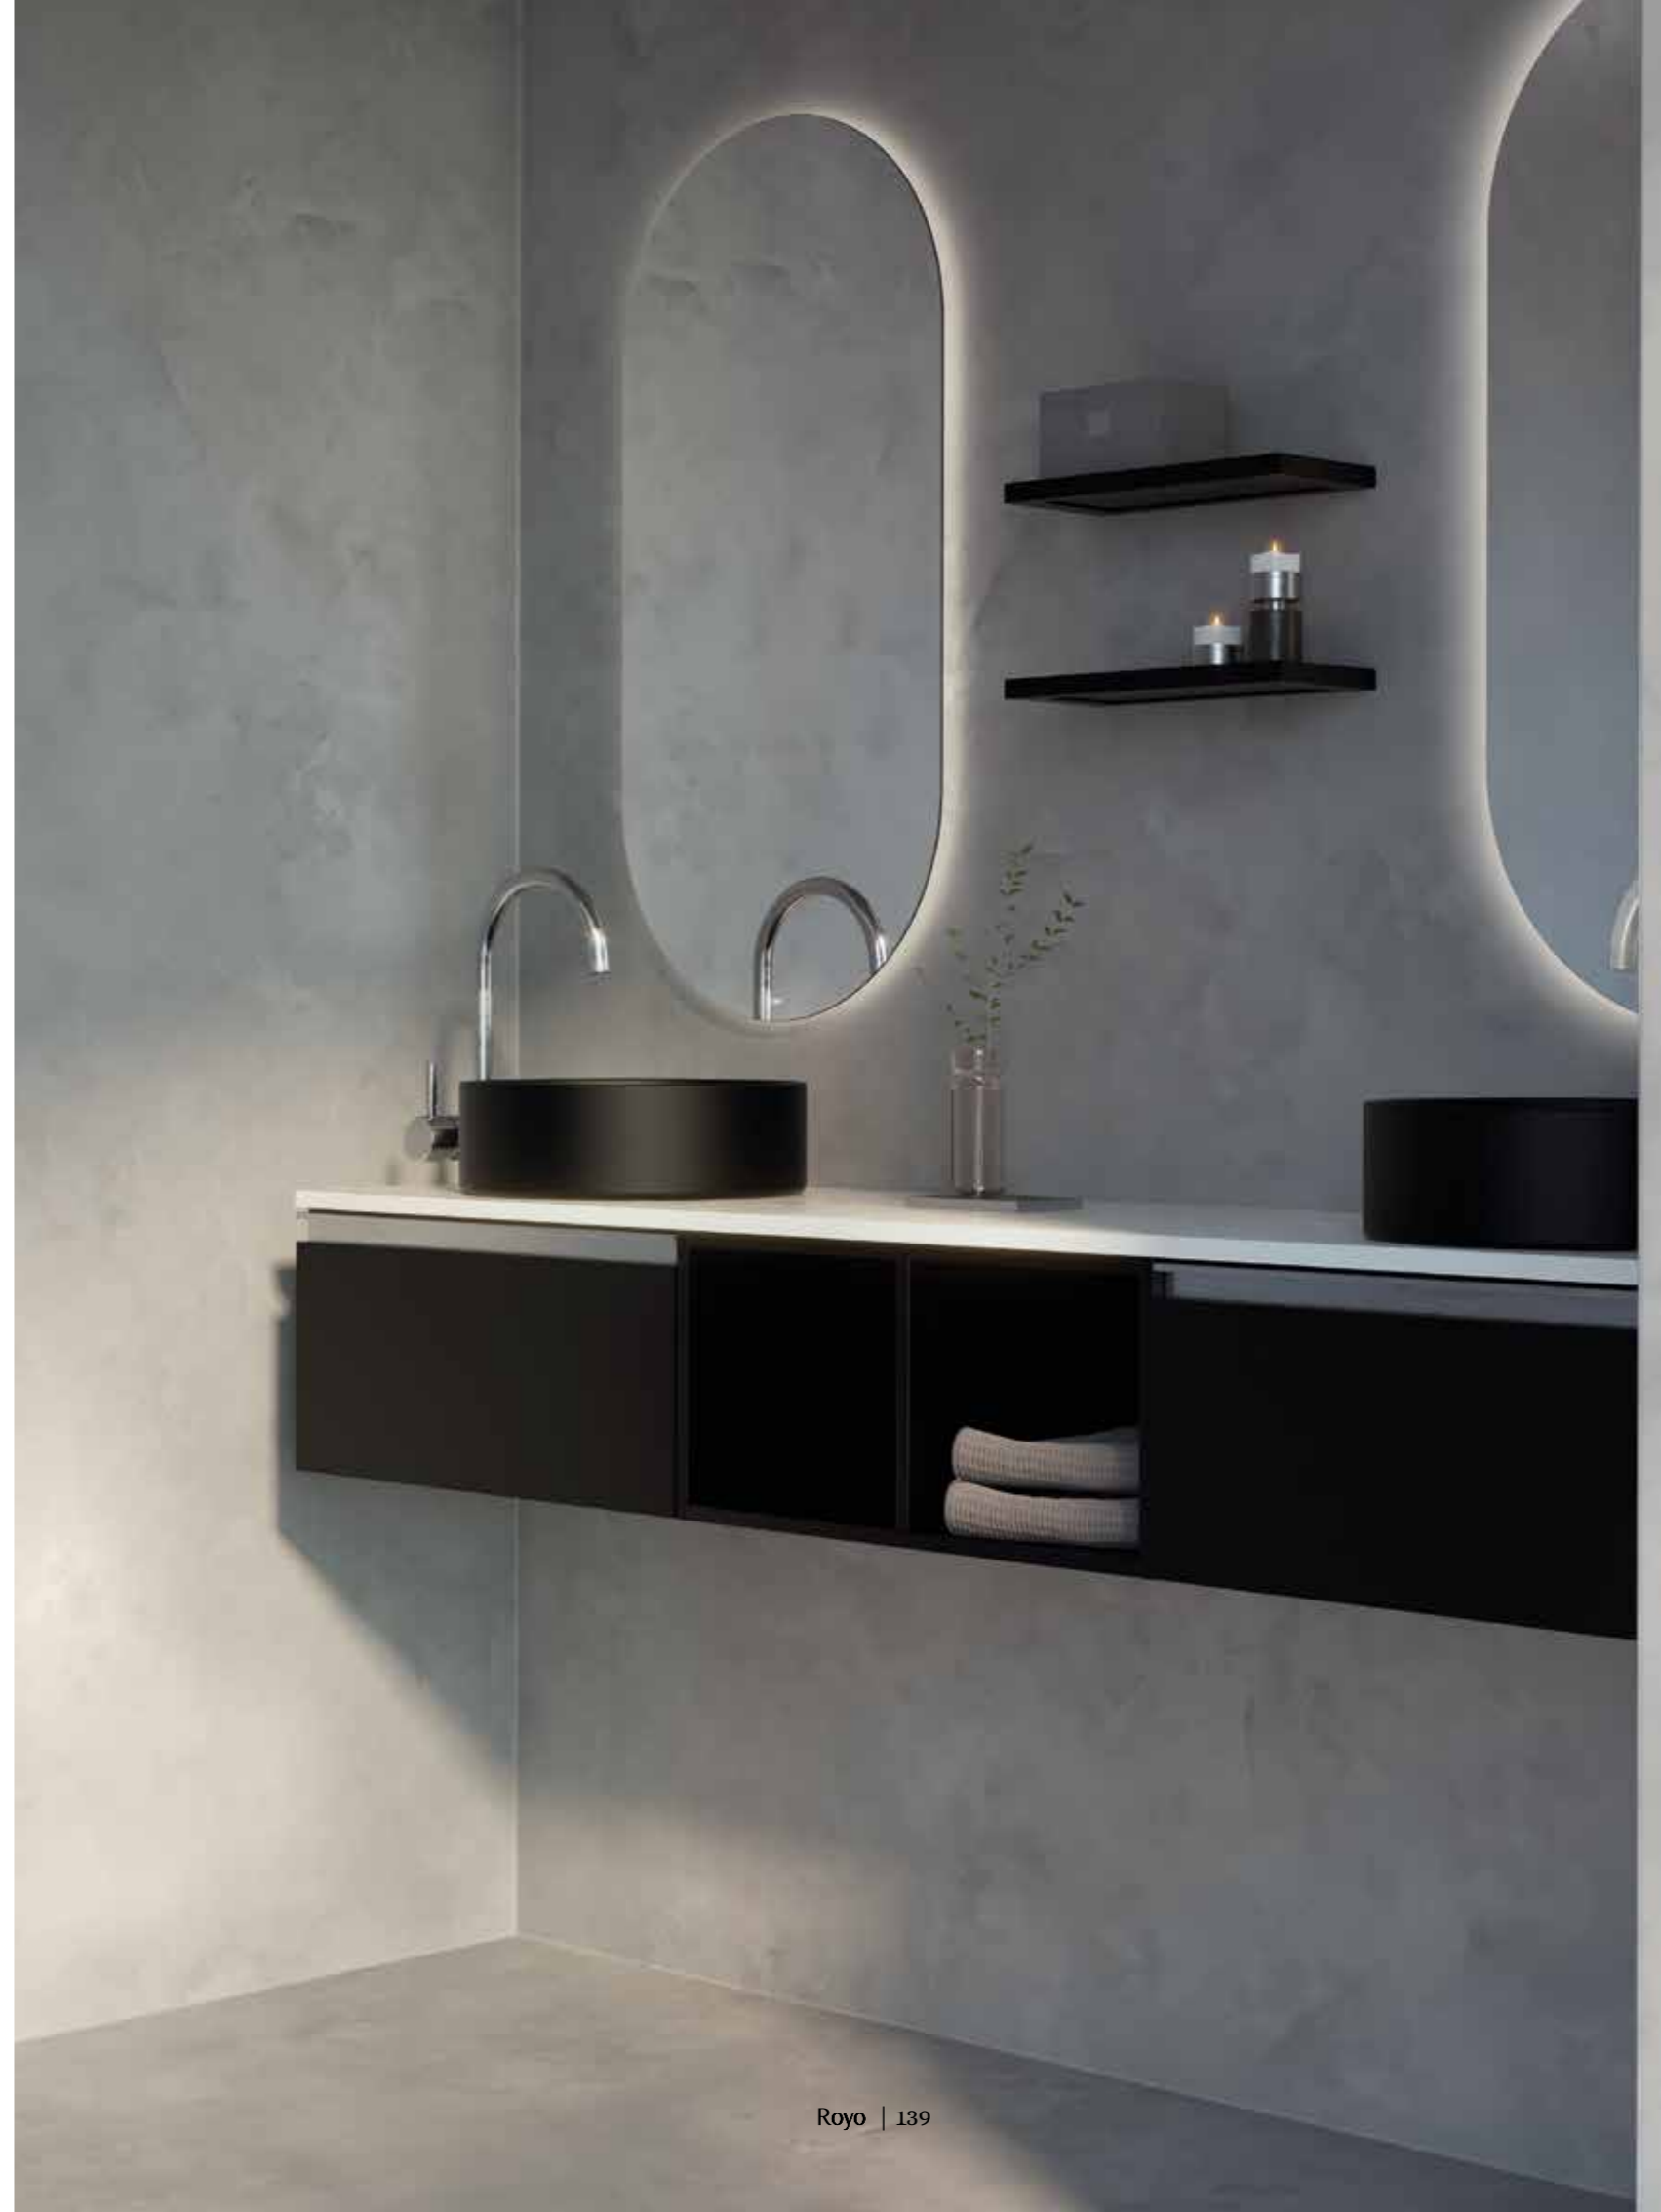

Vida

Matt Black
Brushed steel

180 (60+60+60)

Vida 4: 2.654€
Turn to page 163 for a detailed price breakdown of the composition

Vida 180 cm. Unit 1 drawer 60. Brushed steel handle. Open module 2 gaps 60. Unit 1 drawer 60. Brushed steel handle. Worktop 180
Gel Coat Dark White Slate finish. Ceramic countertop washbasin Sun Black. Mirrors Axis 50. Square shelves.