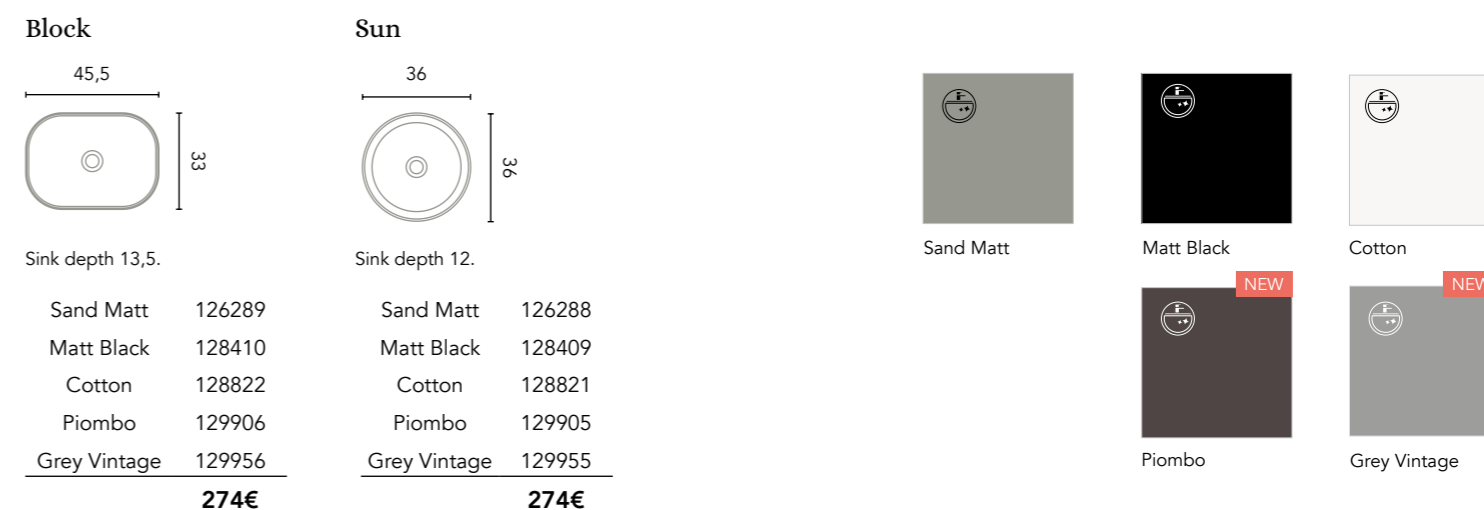

Solid Surface

Vida 1

Matt Black. Black.
160 (60+40+60)
Page 124-127

Ref.	Description	
127646	Vida unit 2 drawers 60 (2 units)	612€
127989	Vida open module 2 gaps 40	128€
126746	Vida black handle 60 (4 units)	52€
127951	Worktop 160 Matt Black	155€
125817	Washbasin Zala (2 units)	240€
127114	Mirror 80 Eclipse (2 units)	436€
Total composition		1.623€
128093	Column 2 doors 30	248€