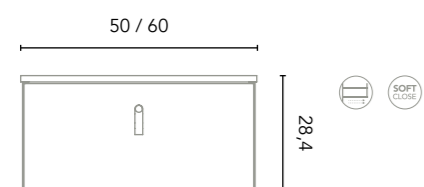

BASE UNIT

Auxiliary unit with lid and without drain protection nor drawer organizer. Doesn't admit washbasin. Depth 35.