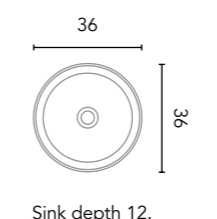

COUNTERTOP WASHBASINS

Ceramics

Galaxy

116985
120€

Gloss White

Nomia

125818
120€

Gloss White

With the Nomia washbasin, in a worktop for a 60 cm module (or composition that includes it) you cannot put faucets on the worktop, you must use wall-mounted faucets.

Nysa

125816
120€

Gloss White

Zala

125817
120€

Gloss White

COUNTERTOP WASHBASINS

Ceramics

Block

Sand Matt	126289
Matt Black	128410
Cotton	128822
Piombo	129906
Grey Vintage	129956
274€	

Sand Matt

Matt Black

Cotton

Sun

Sand Matt	126288
Matt Black	128409
Cotton	128821
Piombo	129905
Grey Vintage	129955
274€	

Piombo

Grey Vintage

Solid Surface

Oval NEW

127553
274€

Sink depth 10,5.
Includes screen-printed trim in the same finish as the washbasin.

Matt White

Taos

126290
219€

Sink depth 12.

Matt White

Volta

126724
219€

Sink depth 11,5.

Matt White