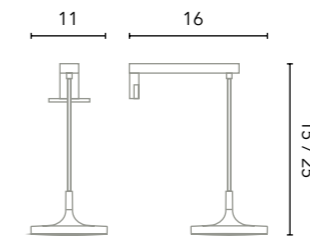

Sunna

	15	25
126339	126217	
104€	104€	

Power 5W
Lumens 400 LM
Direction natural direct LED light
Temperature 4000 k
Tension 220V - 240V
Matt Black finish