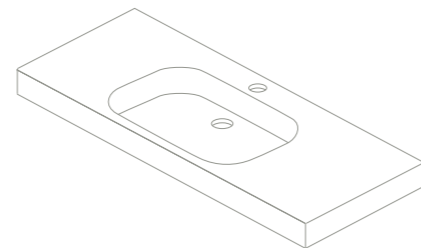

Worktop with console built-in washbasin