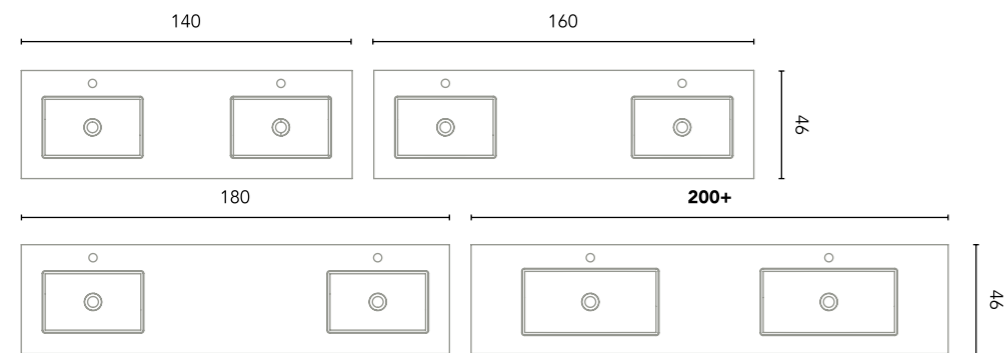

Sky console 140-160-180-200

	140 2S	160 2S	180 2S	200+ 2S
With faucet hole	126284	126285	126286	126287
No faucet hole	127088	127089	127090	127091
	918€	1.049€	1.114€	1.181€

* Necessary to include brackets for the installation of worktops with console.

Brackets (1 unit)

Bracket for Sky console with built-in washbasin (40 x 1,7 x 3,5 cm). For sizes from 60 to 120 cm, with centered sink: 2 brackets; 120 cm (displaced sink, two sinks) 140 cm: 3 brackets; 160 to 200 cm: 4 brackets.

LIDS

Depth 46. Thickness 1,6. Doesn't admit washbasin.

Lids

Finishes	40	60	80	100	120	140	160	180	200
BL20M	127430	127432	127434	127436	127438	127440	127442	127444	127446
RO8	126431	126435	126439	126443	126447	126451	126455	126459	126463
OL1	126432	126436	126440	126444	126448	126452	126456	126460	126464
MA15M	127431	127433	127435	127437	127439	127441	127443	127445	127447
	73€	87€	101€	119€	135€	155€	171€	188€	207€

WORKTOPS FOR COUNTERTOP WASHBASINS

Depth 46.

Worktops

Finishes	60	80	100	120	140	160	180	200
Mineral Cover	126291	126292	126293	126294	126295	126296	126297	126298
	171€	198€	236€	275€	315€	353€	393€	433€
Concretech	126299	126300	126301	126302	126303	126304	126305	126306
Marble Stone	126307	126308	126309	126310	126311	126312	126313	126314
	272€	340€	408€	477€	622€	697€	821€	987€
PVC. BL20M	127432	127434	127436	127438	127440	127442	127444	127446
PVC. MA15M	127433	127435	127437	127439	127441	127443	127445	127447
	87€	101€	119€	135€	155€	171€	188€	207€
Pure White	129845	129846	129847	129848	129849	129850	129851	129852
Dark White	129853	129854	129855	129856	129857	129858	129859	129860
Piombo	129861	129862	129863	129864	129865	129866	129867	129868
Sand	129869	129870	129871	129872	129873	129874	129875	129876
	272€	340€	408€	421€	475€	509€	553€	601€

Wrapping foil in 2D

Solid Surface washbasin