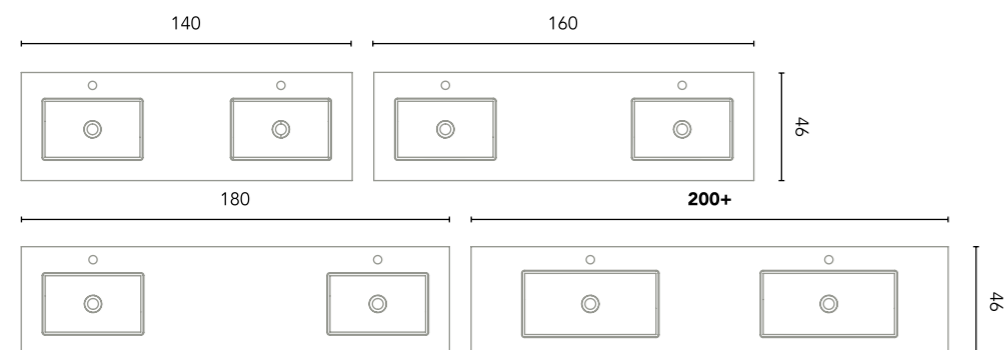

Sky console 140-160-180-200

	140 2S	160 2S	180 2S	200+ 2S
With faucet hole	126284	126285	126286	126287
No faucet hole	127088	127089	127090	127091
	918€	1.049€	1.114€	1.181€

LIDS / WORKTOPS FOR COUNTERTOP WASHBASIN

Depth 46.

Lids/Worktops

Finishes	60	80	100	120	140	160	180	200
Mineral Cover	126291	126292	126293	126294	126295	126296	126297	126298
	171€	198€	236€	275€	315€	353€	393€	433€
Concretech	126299	126300	126301	126302	126303	126304	126305	126306
Marble Stone	126307	126308	126309	126310	126311	126312	126313	126314
	272€	340€	408€	477€	622€	697€	821€	987€
PVC. BL20M	127432	127434	127436	127438	127440	127442	127444	127446
PVC. MA15M	127433	127435	127437	127439	127441	127443	127445	127447
	87€	101€	119€	135€	155€	171€	188€	207€
Pure White	129845	129846	129847	129848	129849	129850	129851	129852
Dark White	129853	129854	129855	129856	129857	129858	129859	129860
Piombo	129861	129862	129863	129864	129865	129866	129867	129868
Sand	129869	129870	129871	129872	129873	129874	129875	129876
	272€	340€	408€	421€	475€	509€	553€	601€

* Necessary to include brackets for the installation of worktops with console.

126899

41€

Brackets (1 unit)

Bracket for Sky console with built-in washbasin (40 x 1,7 x 3,5 cm). For sizes from 60 to 120 cm, with centered sink: 2 brackets; 120 cm (displaced sink, two sinks) 140 cm: 3 brackets; 160 to 200 cm: 4 brackets.

Solid Surface washbasin

Gel Coat washbasin