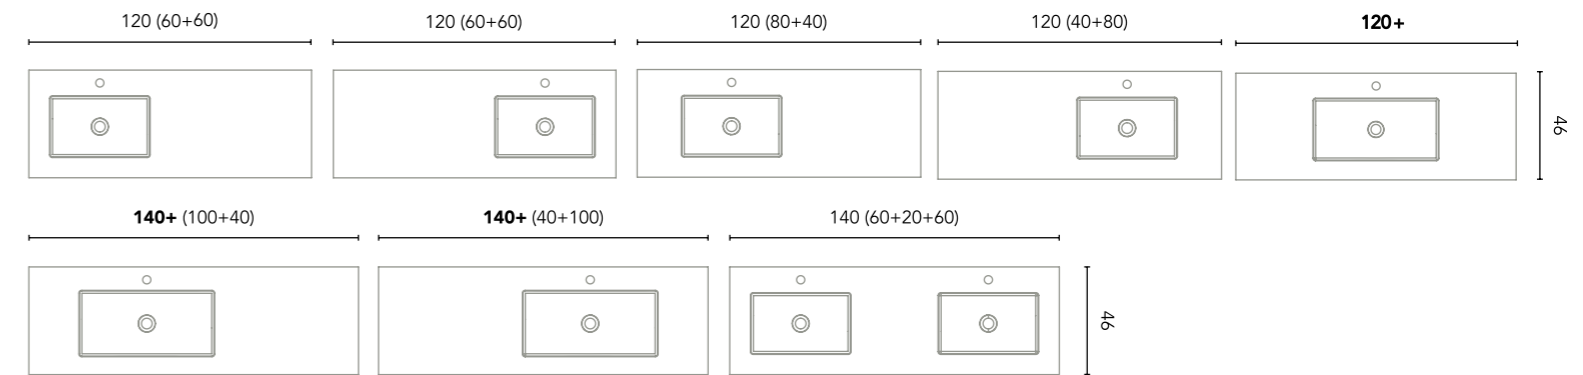

Worktop Sky 120-140

Finishes	120 1S L (60+60)	120 1S R (60+60)	120 1S L (80+40)	120 1S R (40+80)	120+ 1S	140+ 1S L (100+40)	140+ 1S R (40+100)	140 2S (60+20+60)
Matt White With faucet hole	126270	126271	126755	126756	127229	126757	126758	126273
No faucet hole	127066	127067	127069	127070	127230	127072	127073	127071
	472€	472€	472€	472€	472€	564€	564€	655€