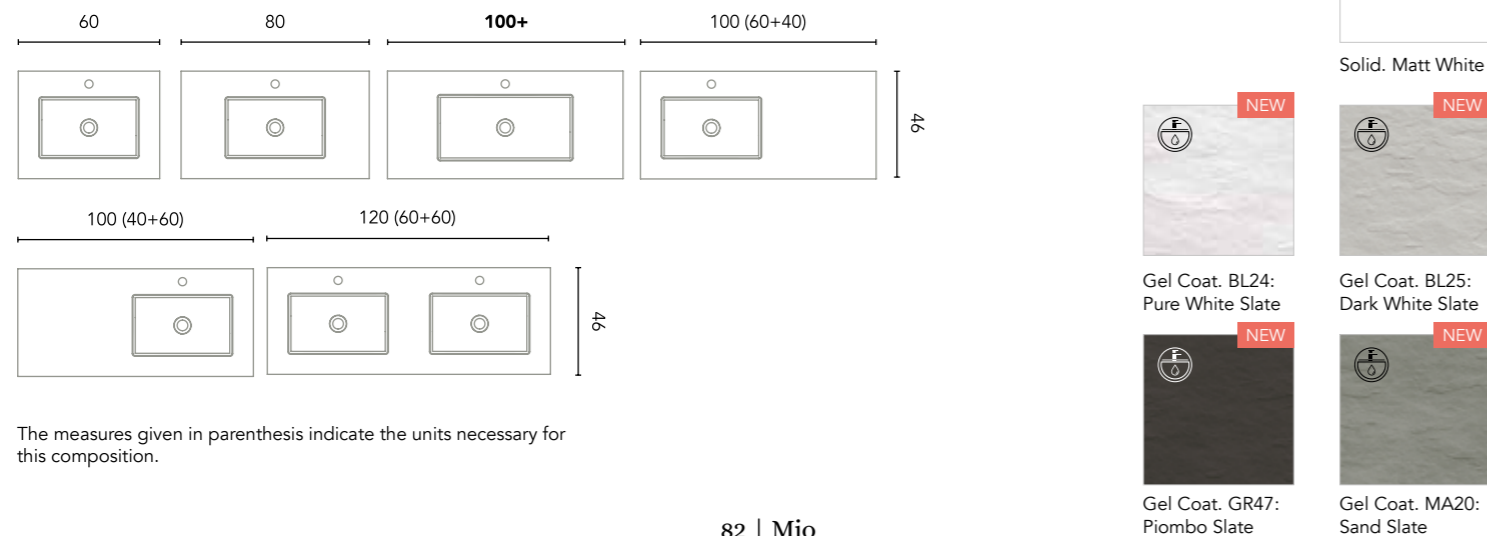

Sky

Matt finish. Sink depth 12. Thickness 1,2.

The measures given in parenthesis indicate the units necessary for this composition.

Sky

Washbasin Sky 60-80-100-120 (2S)

Finishes	60	80	100+	100 1S L (60+40)	100 1S R (40+60)	120 2S (60+60)
Matt White With faucet hole	126267	126268	126269	126753	126754	126272
No faucet hole	127061	127062	127063	127064	127065	127068
	262€	315€	393€	393€	393€	550€
Pure White With faucet hole	129885	129886	129887			129888
Dark White With faucet hole	129889	129890	129891			129892
Piombo With faucet hole	129893	129894	129895			129896
Sand With faucet hole	129897	129898	129899			129900
	400€	440€	480€			590€