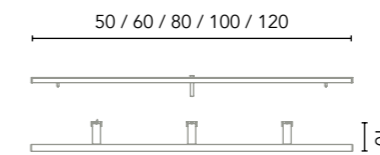

Limit

	50	60	80	100	120
127234	127159	127160	127161	127162	
90€	116€	141€	168€	180€	

Power 15W (50) / 15W (60) / 20W (80) / 25W (100) / 30W (120)
Lumens 1135 LM (50) / 1135 LM (60) / 1480 LM (80) / 1790 LM (100) / 2130 LM (120)
Direction natural direct LED light
Temperature 4000 k
Tension 220V - 240V