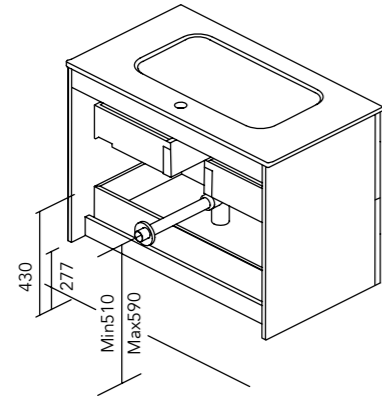

Siphon placement

Econic

2 drawers. Tube depth 7 cm.