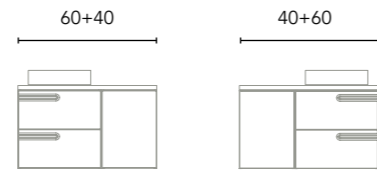

Composition 6 2 drawers + 1 door 100 cm