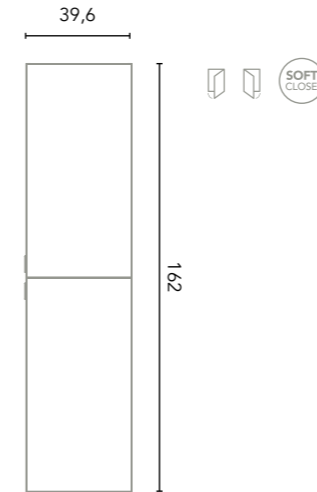

COLUMN MIRROR

Depth 30. Interior: 4 mobile glass shelves and 1 fixed wooden shelf. Doors in mirror finish.

Finishes	
BL1B	128582
	376€
BL20M	128580
MA15M	128581
	404€