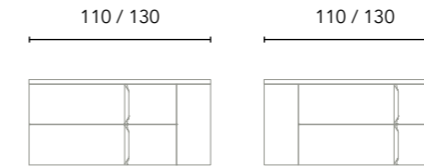

Composition 2 2 drawers + 1 door 110 - 130 cm