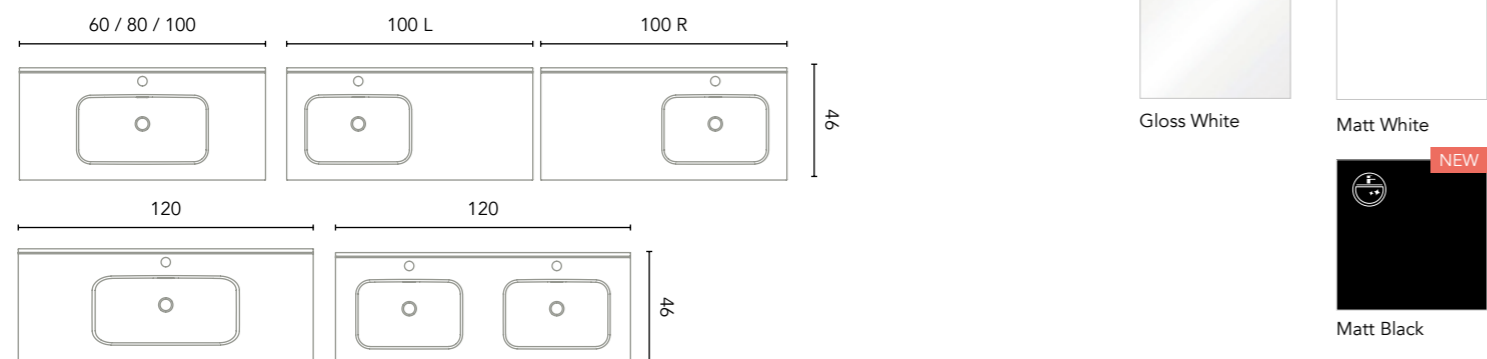

Enzo (ceramic)

Sink depth 12. Thickness 2,1.

Worktop Enzo 60-80-100-120

Finishes	60	80	100	100 1S L	100 1S R	120 1S	120 2S
Gloss White	126222	126224	126225	126984	126985	126226	126227
	126€	148€	203€	255€	255€	377€	377€
Matt White	129258	129259	129260	129261	129262		129263
Matt Black	129264	129265	129266	129267	129268		129269
	185€	252€	304€	304€	304€		586€