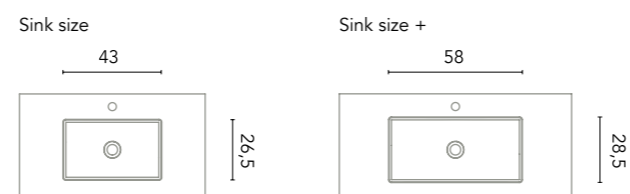

WORKTOP WITH CONSOLE SKY *

Matt finish. Sink depth 12. Height 10.

Sky console 60-80-100

	60	80	100+
With faucet hole	126277	126278	126279
No faucet hole	127081	127082	127083
	369€	419€	472€

Sky console 120

	120+	120 1S L	120 1S R	120 2S
With faucet hole	126280	126281	126282	126283
No faucet hole	127084	127085	127086	127087
	524€	524€	524€	785€

Sky console 140-160-180-200

	140 2S	160 2S	180 2S	200+ 2S
With faucet hole	126284	126285	126286	126287
No faucet hole	127088	127089	127090	127091
	918€	1.049€	1.114€	1.181€

* Necessary to include brackets for the installation of worktops with console.

WORKTOPS WITH CONSOLE ESSENTIAL* FOR COUNTERTOP WASHBASIN

Depth 46. Height 10.

Essential console

Finishes	60	80	100	120
GR21	129974	129975	129976	129977
NO14	129978	129979	129980	129981
	121€	152€	173€	189€

Essential towel holder accessory

Depth 7,2. Width 2,4. Thickness 1.

Finishes	40	80
Chrome	129625	129626
Matt White	129621	129622
Matt Black	129623	129624
	96€	146€

* Necessary to include brackets for the installation of worktops with console.

Brackets (1 unit)

Bracket for Sky and Essential console with built-in washbasin (40 x 1,7 x 3,5 cm). For sizes from 60 to 120 cm, with centered sink: 2 brackets; 120 cm (displaced sink, two sinks) 140 cm: 3 brackets; 160 to 200 cm: 4 brackets.