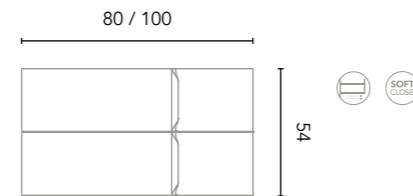

FURNITURES

Depth 48 / 52. For single-drawer cabinets, 1 organiser box is included, for two-drawer cabinets, 2 organiser boxes are included.

Furniture 1 drawer

Finishes	80 1Dr	100 1Dr
BL19	126466	126470
RO6	126467	126471
MA15M	126468	126472
BL20M	126469	126473
	346€	458€

Furniture 2 drawers

Finishes	80 2Dr	100 2Dr
BL19	126474	126478
RO6	126475	126479
MA15M	126476	126480
BL20M	126477	126481
	510€	602€

BASE UNIT

Interior Base unit height 38: no shelf. Depth 43.
Interior Base unit height 54: 1 glass shelf. Depth 43.

Base unit 1 door

Finishes	1D R (H.38)	1D L (H.38)	1D R (H.54)	1D L (H.54)
BL19	126482	126486	126490	126494
RO6	126483	126487	126491	126495
MA15M	126484	126488	126492	126496
BL20M	126485	126489	126493	126497
	183€	183€	183€	183€

STYLE WALL UNITS

Interior: 2 glass shelves. Depth 15.

Wall unit 1 door

Finishes	1D REV
BL19	125808
RO6	125296
MA15M	126726
BL20M	126725
	156€

Wall unit 2 doors

Finishes	2D
BL19	125812
RO6	125299
MA15M	126728
BL20M	126727
	183€

COLUMN

Interior: 2 mobile glass shelves and 1 fixed wooden shelf. Depth 24.

Column 2 doors

Finishes	2D REV
BL19	126498
RO6	126499
MA15M	126500
BL20M	126501
	291€

More accessory options available on page 224.

Mirrors, mirror cabinets and lights available from page 226.
Measurements of the dimensions in cm.

Soft close system

Wrapping foil in 2D

Push opening-closing

Opening to the left or to the right

Fully extraction drawers

Opening of central doors

FINISHES