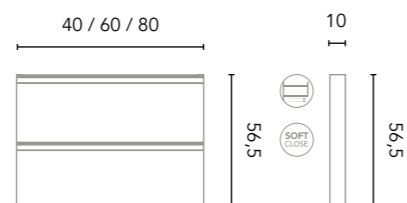

Base unit 2 drawers

Finishes	40 2Dr	60 2Dr	80 2Dr	Profile
BL1B	126667	126671	126675	128613
GR16B	126668	126672	126676	128617
GR21	126669	126673	126677	128618
NO14	126670	126674	126678	128622
RO12	129285	129286	129287	129957
VD19M	129821	129822	129823	129844
GR35M	127669	127673	127677	128619
NG3M	127670	127674	127678	128621
AZ6M	127671	127675	127679	128611
BL22M	127672	127676	127680	128615
	287€	306€	316€	34€