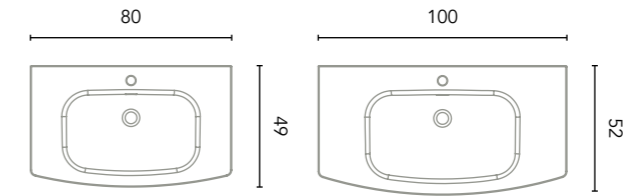

Trend (ceramic)

Gloss finish. Sink depth 15. Thickness 2.

Worktop Trend 80-100

80	100
123067	123068
201€	256€