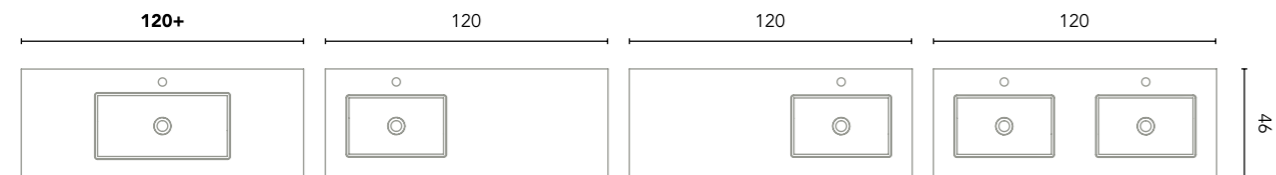

CONSOLE BUILT-IN WASHBASINS*

Sky (Solid Surface)

Matt finish. Sink depth 12. Height 10.

Sky console 60-80-100

	60	80	100+
With faucet hole	126277	126278	126279
No faucet hole	127081	127082	127083
	369€	419€	472€