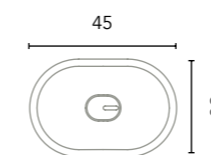

Solid Surface

Oval NEW

Sink depth 10,5.
Includes screen-printed trim in the same finish as the washbasin.

127553
274€