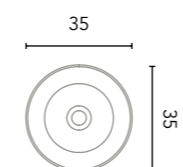

Washbasins for compositions with countertop washbasins

Nysa (ceramic)

Gloss White finish.
Sink depth 12,5.