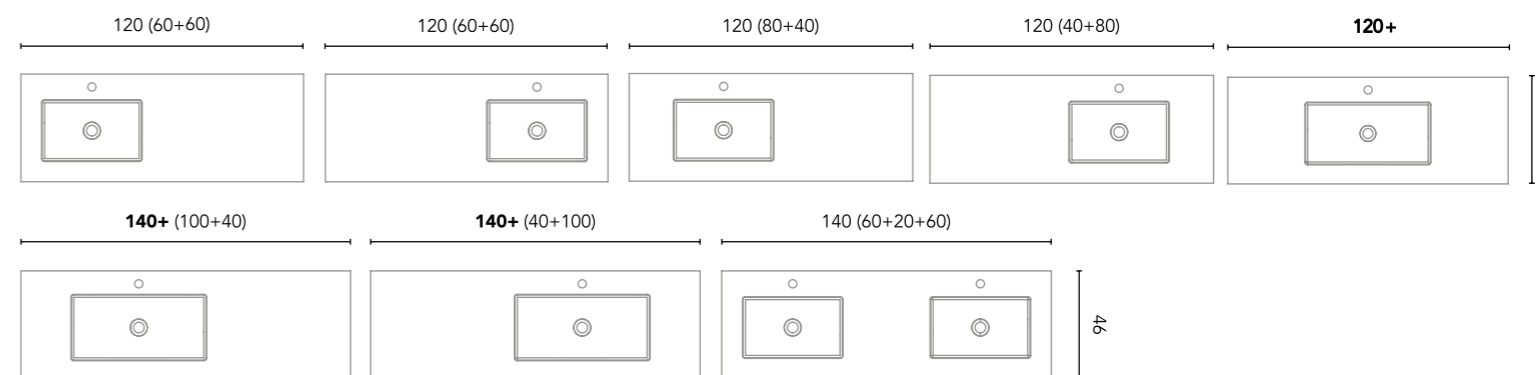

Worktop Sky 120-140

Finishes	120 1S L (60+60)	120 1S R (60+60)	120 1S L (80+40)	120 1S R (40+80)	120+ 1S	140+ 1S L (100+40)	140+ 1S R (40+100)	140 2S (60+20+60)
Matt White With faucet hole	126270	126271	126755	126756	127229	126757	126758	126273
No faucet hole	127066	127067	127069	127070	127230	127072	127073	127071
	472€	472€	472€	472€	472€	564€	564€	655€