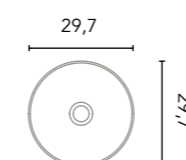

COUNTERTOP WASHBASINS

Ceramics

Sun Mini

Sink depth 10,5.

Finishes	30
White	126996
Sand	127158
	118€