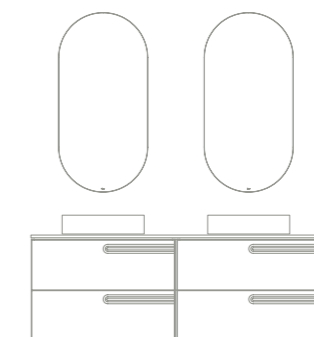

Econic Grey Vintage

160 (80+80)

Econic 3: **2.579€**
Turn to page 47 for a detailed price
breakdown of the composition.