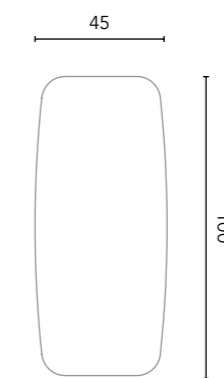

Longo copper

45
125527
170€

Wooden back panel with grey finish. 4 mm rectangular polished glass with rounded edges and oval shape. Features a recess for the transformer. Depth: 2cm. Mirror with rear.