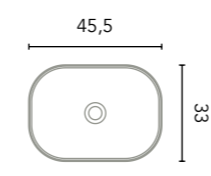

Block

Sink depth 13,5.

Sand Matt	126289
Matt Black	128410
Cotton	128822
Piombo	129906
Grey Vintage	129956
	274€