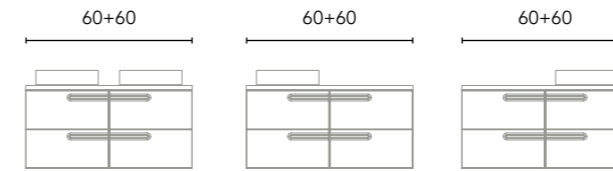

Composition 7 2 drawers + 2 drawers 120 cm