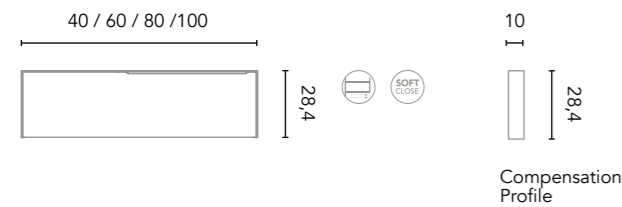

BASE UNIT

Auxiliary unit, without lid, nor drain protection and drawer organizer. Doesn't admit washbasin. Depth 45.

Base unit 1 drawer

Finishes	40 1Dr	60 1Dr	80 1Dr	100 1Dr	Profile
BL20M+B	126393	126398	126403	126408	128628
BL20M+N	126394	126399	126404	126409	128628
RO8+A	126395	126400	126405	126410	128637
OL1+A	126396	126401	126406	126411	128636
MA15M+A	126397	126402	126407	126412	128633
	261€	280€	301€	327€	44€