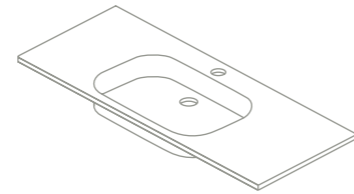

WORKTOPS WITH BUILT-IN WASHBASINS

Slim (ceramic)

Gloss finish. Sink depth 12,5. Thickness 2.

Worktop Slim 60-80-100-120

60	80	100	120 1S L	120 2S
123341	123343	123344	125316	123345
126€	148€	203€	377€	377€