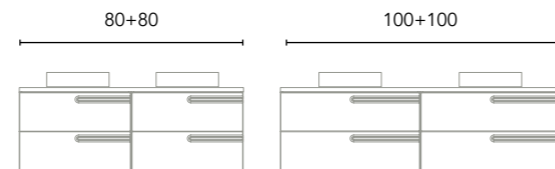

Composition 9 2 drawers + 2 drawers 160 - 200 cm