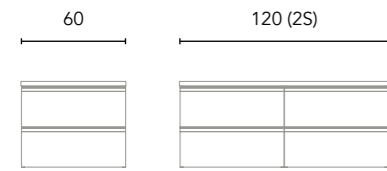

Brushed steel

Brushed gold

* Specify handle finish next to order.
Necessary 1 handle per drawer / door.

Compositions with countertop washbasin

Composition 1
2 drawers
60 | 120 (60+60) cm

Finishes	Washbasin	60 2Dr	60+60 4Dr (2S)
GR21	Slim	C0075011	C0075051
NO14	Slim	C0075012	C0075052
BL1B	Slim	C0075013	C0075053
BL22M	Slim	C0075014	C0075054
GR35M	Slim	C0075015	C0075055
AZ6M	Slim	C0075016	C0075056
GR16B	Slim	C0075017	C0075057
NG3M	Slim	C0075018	C0075058
RO12	Slim	C0077142	C0077152
VD19M	Slim	C0077143	C0077153
		432€	989€