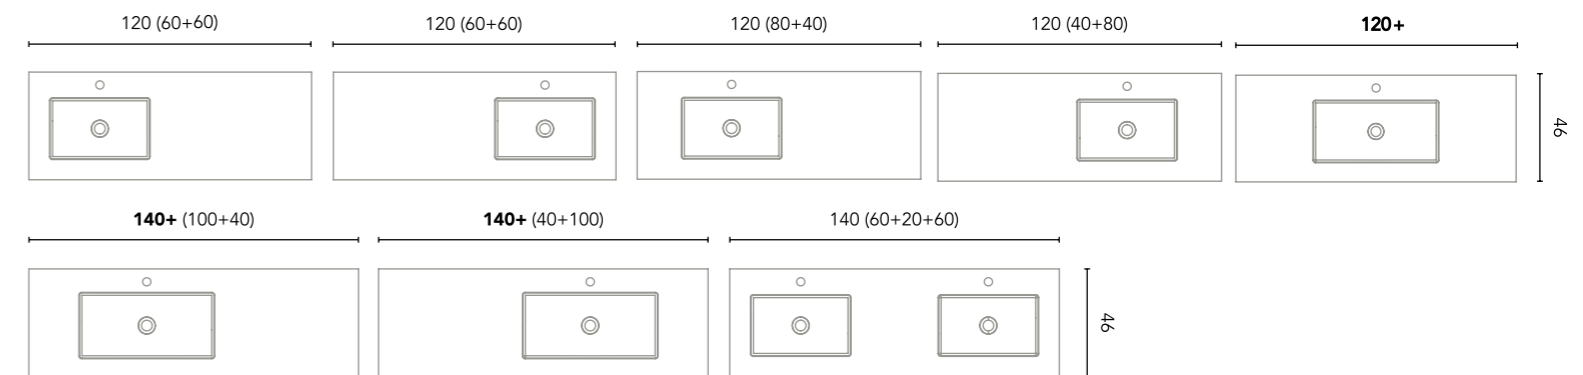

Sky

Matt finish. Sink depth 12. Thickness 1,2.

The measures given in parenthesis indicate the units necessary for this composition.

Sky

Worktop Sky 60-80-100-120 (2S)

Finishes	60	80	100+	100 1S L (60+40)	100 1S R (40+60)	120 2S (60+60)
Matt White With faucet hole	126267	126268	126269	126753	126754	126272
No faucet hole	127061	127062	127063	127064	127065	127068
	262€	315€	393€	393€	393€	550€
Pure White With faucet hole	129885	129886	129887			129888
Dark White With faucet hole	129889	129890	129891			129892
Piombo With faucet hole	129893	129894	129895			129896
Sand With faucet hole	129897	129898	129899			129900
Green With faucet hole	129901	129902	129903			129904
	400€	440€	480€			590€