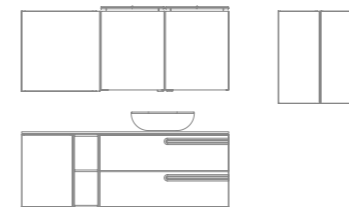

Econic 6

Vapor Blue
160 (40+20+100)
Page 36-39