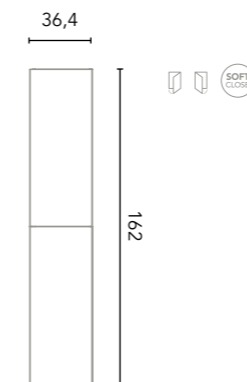

COLUMN

Interior: 4 mobile glass shelves and 1 fixed wooden shelf. Depth 24.