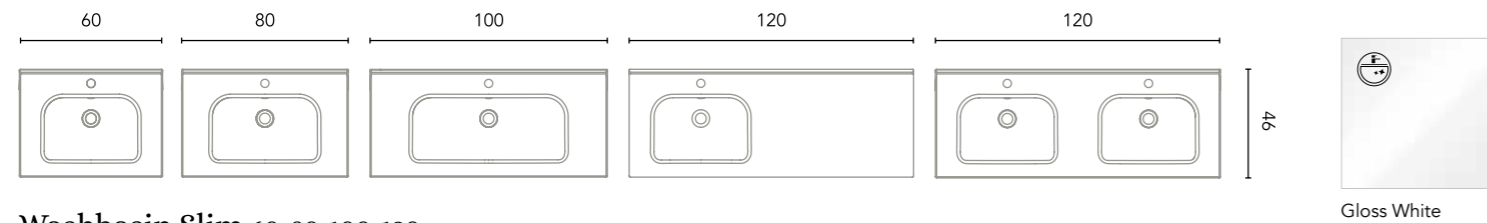

WORKTOPS WITH BUILT-IN WASHBASINS

Slim (ceramic)

Gloss finish. Sink depth 12,5. Thickness 2.

Washbasin Slim 60-80-100-120

60	80	100	120 1S L	120 2S
123341	123343	123344	125316	123345
126€	148€	203€	377€	377€