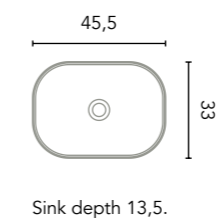

COUNTERTOP WASHBASINS

Ceramics

Block