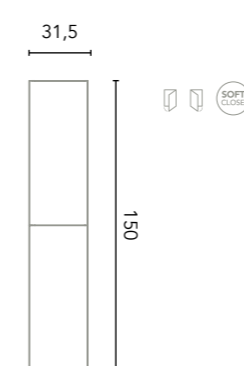

Wall unit 1 door

Finishes	1D REV
BL18B	127180
RO5	127182
FR2	127181
BL20M	126725
MA15M	126726
	156€

Wall unit 2 doors

Finishes	2D
BL18B	127188
RO5	127190
FR2	127189
BL20M	126727
MA15M	126728
	183€

COLUMN

Interior: 2 mobile wooden shelves and 1 fixed wooden shelf. Depth 24.