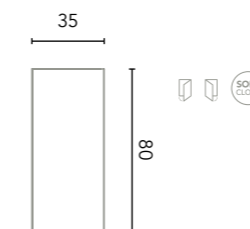

STYLE WALL UNITS

Interior: 2 glass shelves. Depth 15.

Wall unit 1 door

Finishes	1D REV
BL19	125808
RO6	125296
MA15M	126726
BL20M	126725
	156€