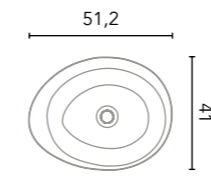

COUNTERTOP WASHBASINS

Ceramics

Galaxy

Sink depth 14.

116985
120€