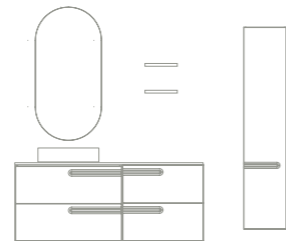

Econic 5

Matt Navy Blue
140 (80+60)
Page 32-35