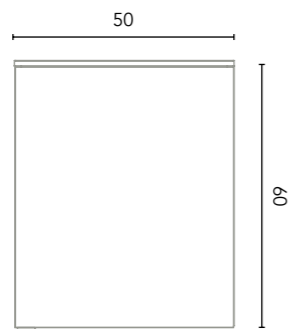

Mirror cabinet Premium