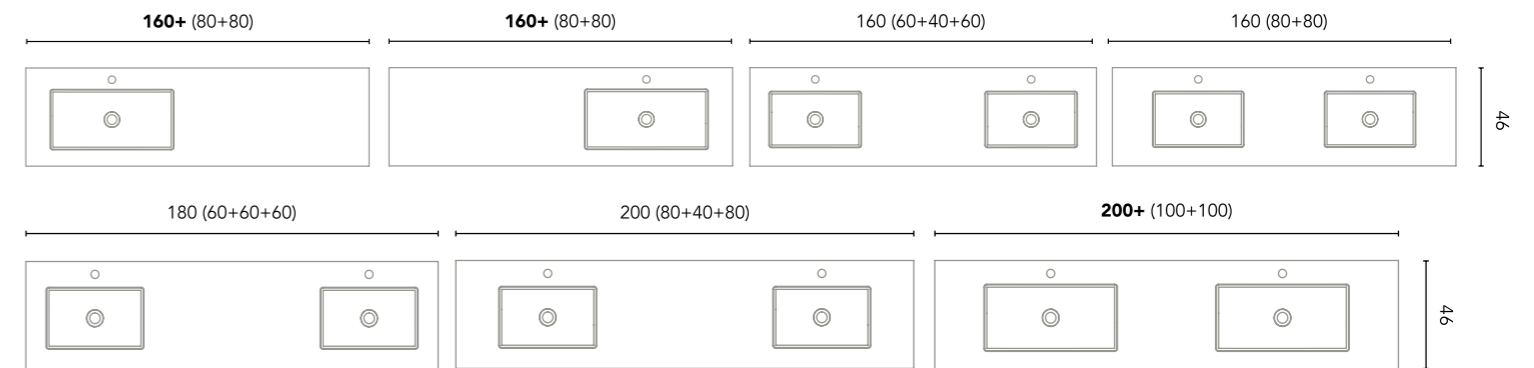

Washbasin Sky 160-180-200

Finishes	160+ 1S L (80+80)	160+ 1S R (80+80)	160 2S (60+40+60)	160 2S (80+80)	180 2S (60+60+60)	200 2S (80+40+80)	200+ 2S (100+100)
Matt White With faucet hole	126759	126760	126274	126761	126275	126276	126762
No faucet hole	127075	127076	127074	127077	127078	127079	127080
	669€	669€	785€	785€	886€	918€	918€