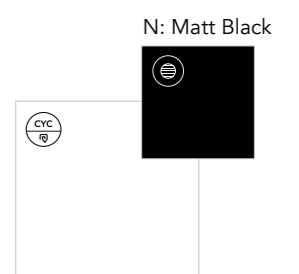

BL20M: Matt White