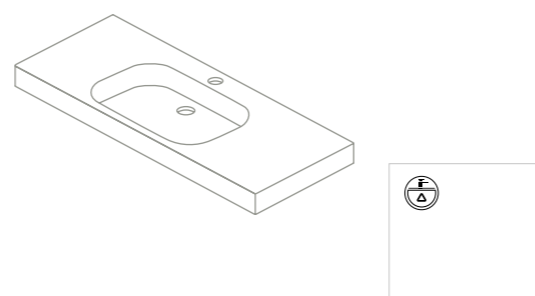

Sky console 50-60

50	60
127117	127118
318€	360€

Matt White

126986

39€

Brackets (1 unit)

Worktop bracket with Sky console and reduced depth. 2 brackets required per worktop.

MACHINED WORKTOP FOR COUNTERTOP WASHBASIN

Depth 36.