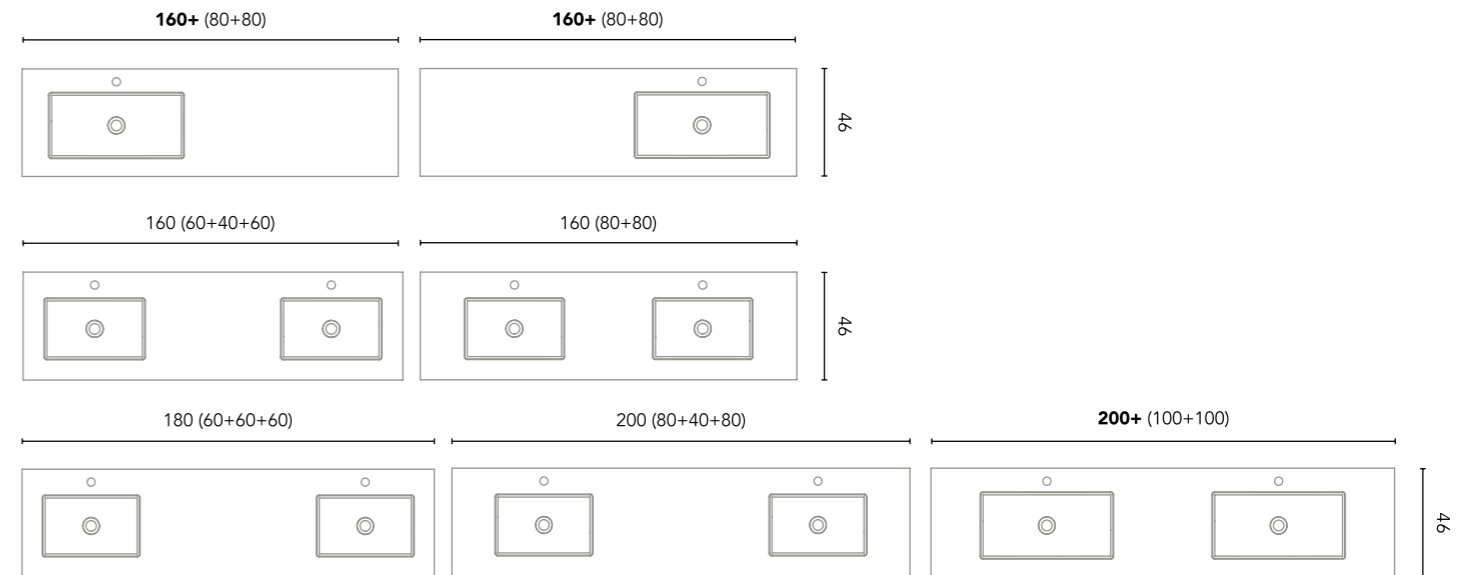

BUILT-IN WASHBASIN SKY

Matt finish. Sink depth 12. Thickness 1,2.

Worktop Sky 160-180-200

Finishes	160+ 1S L (80+80)	160+ 1S R (80+80)	160 2S (60+40+60)	160 2S (80+80)	180 2S (60+60+60)	200 2S (80+40+80)	200+ 2S (100+100)
Matt White	With faucet hole	126759	126760	126274	126761	126275	126276
	No faucet hole	127075	127076	127074	127077	127078	127079
	669€	669€	785€	785€	886€	918€	918€