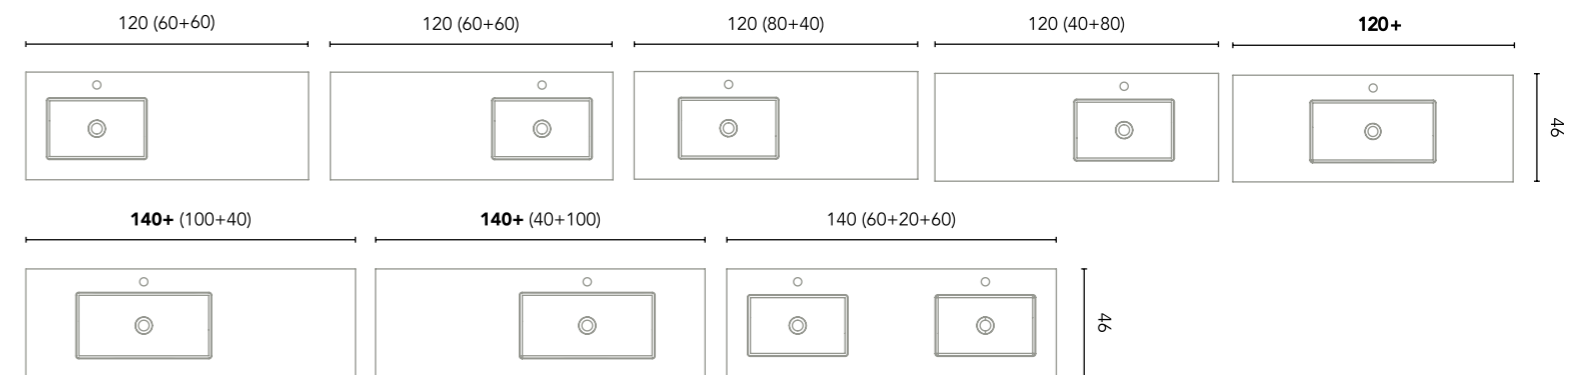

Sky

Matt finish. Sink depth 12. Thickness 1,2.

The measures given in parenthesis indicate the units necessary for this composition.

Sky

Washbasin Sky 60-80-100-120 (2S)

Finishes	60	80	100+	100 1S L (60+40)	100 1S R (40+60)	120 2S (60+60)
Matt White With faucet hole	126267	126268	126269	126753	126754	126272
No faucet hole	127061	127062	127063	127064	127065	127068
	262€	315€	393€	393€	393€	550€
Pure White With faucet hole	129885	129886	129887			129888
Dark White With faucet hole	129889	129890	129891			129892
Piombo With faucet hole	129893	129894	129895			129896
Sand With faucet hole	129897	129898	129899			129900
	400€	440€	480€			590€