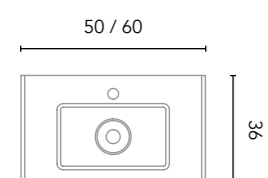

CONSOLE BUILT-IN WASHBASINS*

Sky (Solid Surface)

Matt finish. Sink depth 12. Height 10.

Sky console 50-60

50	60
127117	127118
318€	360€