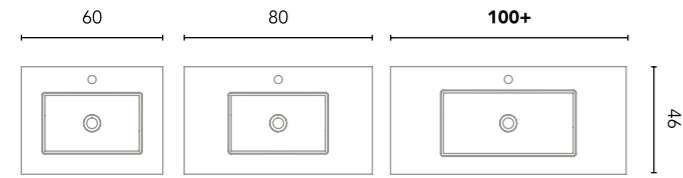

CONSOLE BUILT-IN WASHBASINS*

Sky (Solid Surface)

Matt finish. Sink depth 12. Height 10.

Sky console 60-80-100

	60	80	100+
With faucet hole	126277	126278	126279
No faucet hole	127081	127082	127083
	369€	419€	472€