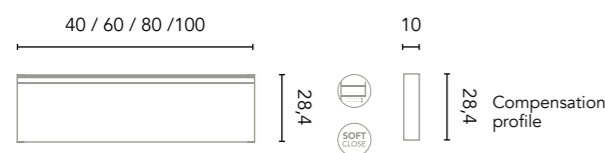

BASE UNIT

Auxiliary unit, without drain protection nor drawer organizer. Doesn't admit washbasin. Depth 45.

Base unit 1 drawer

Finishes	40 1Dr	60 1Dr	80 1Dr	100 1Dr	Profile
BL1B	126651	126655	126659	126663	128627
GR16B	126652	126656	126660	126664	128630
GR21	126653	126657	126661	126665	128631
NO14	126654	126658	126662	126666	128635
RO12	129281	129282	129283	129284	129843
VD19M	129817	129818	129819	129820	129611
GR35M	127681	127685	127689	127693	128632
NG3M	127682	127686	127690	127694	128634
AZ6M	127683	127687	127691	127695	128626
BL22M	127684	127688	127692	127696	128629
	189€	204€	228€	266€	34€