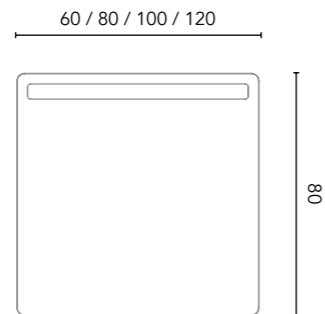

Lys

60	80	100	120
128123	128124	128125	128126
173€	208€	231€	265€

Direct natural LED light. LED strip 120 LEDs/meter. Polished glass. Easy installation. 36 000h of light. Temperature: 4000K / Tension: 220V-240V / Frequency: 50-60 Hz. Power: 7W (60); 10W (80); 12W (100); 14W (120). Lumens: 610LM (60); 730LM (80); 820LM (100); 985LM (120). Depth: 2,3cm