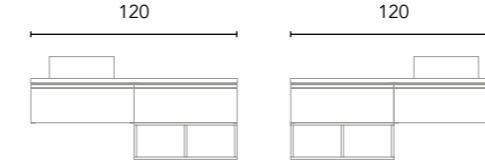

Composition 12
2 drawers + Open Module. Left or right composition
120 cm

Finishes	Open Module	120 2Dr1G	Washbasin
GR21	GR21	C0075211	Nysa
NO14	NO14	C0075212	Nysa
BL1B	BL1B	C0075213	Nysa
BL22M	BL22M	C0075214	Nysa
GR35M	GR35M	C0075215	Nysa
AZ6M	AZ6M	C0075216	Nysa
GR16B	GR16B	C0075217	Nysa
NG3M	NG3M	C0075218	Nysa
RO12	RO12	C0077190	Nysa
VD19M	VD19M	C0077191	Nysa
755€