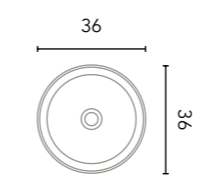

Sun

Sink depth 12.

Sand Matt 126288
Matt Black 128409
Cotton 128821
Piombo 129905
Grey Vintage 129955
274€