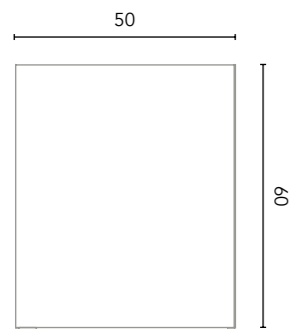

Mirror cabinet