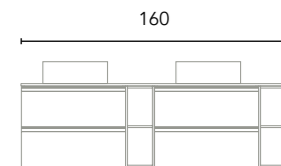

Compositions with countertop washbasins

Composition 10
4 drawers + 2 Open Module
160 cm

Finishes	Open Module	80+20+80+20 4Dr2G	2 Washbasins
GR21	GR21	C0075203	Nysa
NO14	NO14	C0075204	Nysa
BL1B	BL1B	C0075205	Nysa
BL22M	BL22M	C0075206	Nysa
GR35M	GR35M	C0075207	Nysa
AZ6M	AZ6M	C0075208	Nysa
GR16B	GR16B	C0075209	Nysa
NG3M	NG3M	C0075210	Nysa
RO12	RO12	C0077188	Nysa
VD19M	VD19M	C0077189	Nysa
1.213€