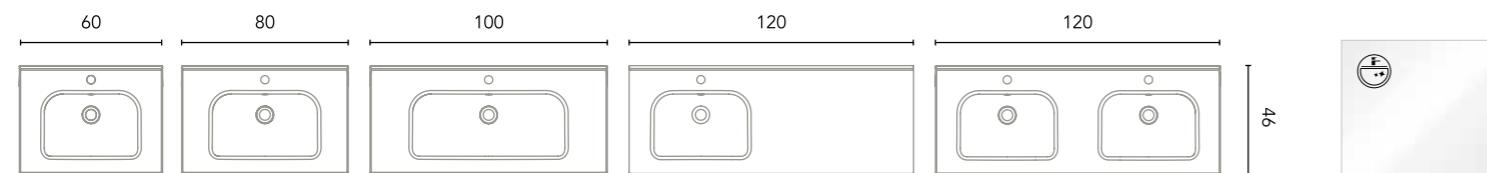

WORKTOPS WITH BUILT-IN WASHBASINS

Slim (ceramic)

Gloss finish. Sink depth 12,5. Thickness 2.

Worktop Slim 60-80-100-120

60	80	100	120 1S L	120 2S
123341	123343	123344	125316	123345
126€	148€	203€	377€	377€