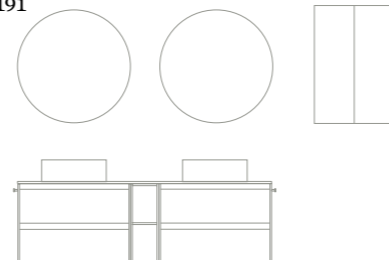

Alfa 5

Gloss White

180 (80+20+80)

Page 188-191

Ref.	Description	
124521	Alfa unit 2 drawers 80 (2 units)	762€
126679	Alfa base unit 2 gaps 20	103€
126313	Worktop 180 Marble Stone	821€
125816	Washbasin Nysa (2 units)	240€
125522	Mirror 75 Lua (2 units)	610€
127174	Towel holder Sumi White (2 units)	64€
Total composition		2.600€
127188	Style Wall unit 2 doors 50	183€