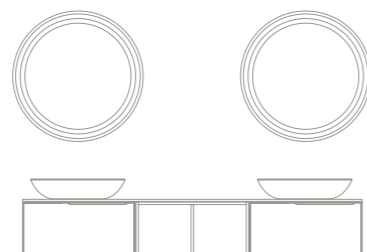

Mio
Matt White
180 (60+60+60)

Mio 3: **3.538€**
Turn to page 89 for a detailed price breakdown of the composition