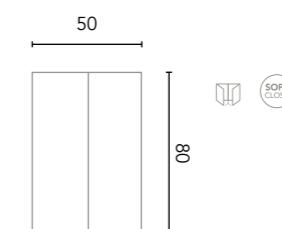

FURNITURE

Unit with drain protection and drawer organizer. Depth 35.

Furniture 1 drawer

Finishes	50 1Dr	60 1Dr
BL20M +N	127197	127200
OL1+M	127198	127201
RO8+M	127199	127202
	202€	219€

Furniture 2 drawers

Finishes	50 2Dr	60 2Dr
BL20M +N	127203	127206
OL1+M	127204	127207
RO8+M	127205	127208
	328€	341€

BASE UNIT

Auxiliary unit with lid and without drain protection nor drawer organizer. Doesn't admit washbasin. Depth 35.

Base unit 1 drawer

Finishes	50 1Dr	60 1Dr
BL20M +N	127209	127212
OL1+M	127210	127213
RO8+M	127211	127214
	190€	202€

METAL SHELF

Lacquered. Depth 35.

Metal shelf

Finishes	50	60
Matt Black	127101	127102
Sand Matt	127103	127104
	81€	87€

STYLE WALL UNITS

Interior: 2 glass shelves. Depth 15.

Wall unit 1 door

Finishes	1D REV
BL20M	126725
OL1	128199
RO8	128198
	156€

Wall unit 2 doors

Finishes	2D
BL20M	126727
OL1	128205
RO8	128204
	183€

MIRROR

Polished glass.

Mirror Little

Ø 50
127280
87€

More accessory options available on page 224.
Mirrors, mirror cabinets and lights available from page 226.
Measurements of the dimensions in cm.

- Fully extraction drawers
- Wrapping foil in 2D
- Leather
- Soft close system
- Opening of central doors
- Opening to the left or to the right
- Matt lacquered

FINISHES

FURNITURE HANDLE

METAL SHELF