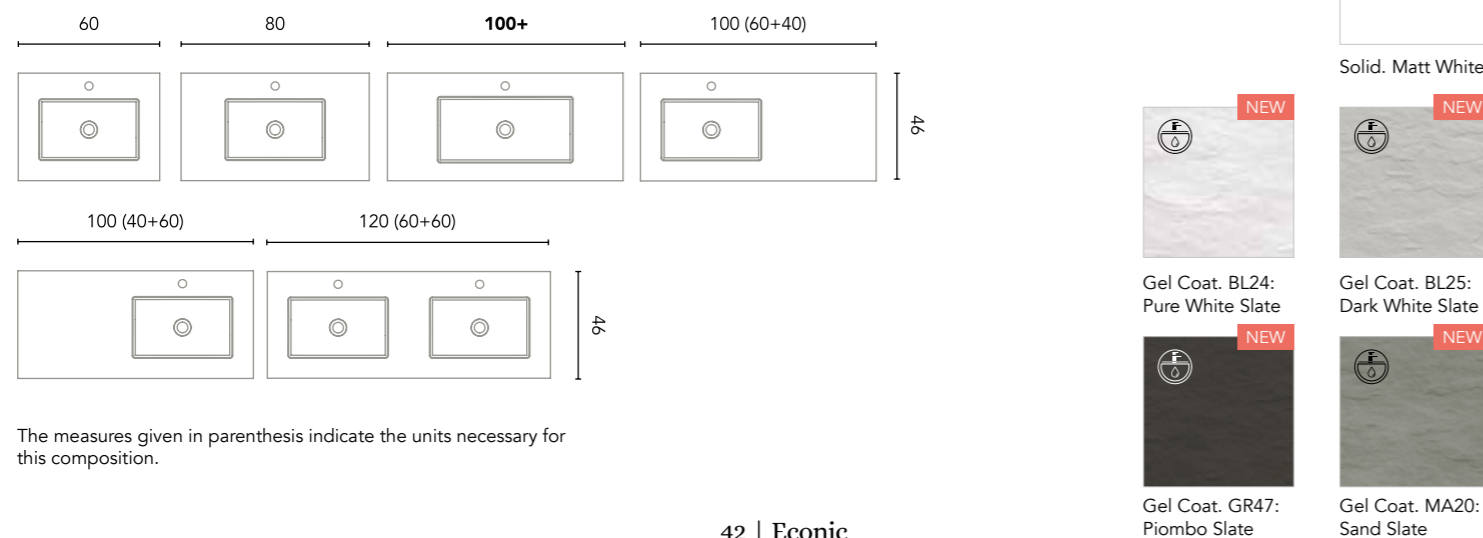

Sky

Matt finish. Sink depth 12. Thickness 1,2.

The measures given in parenthesis indicate the units necessary for this composition.

Sky

Worktop Sky 60-80-100-120 (2S)

Finishes	60	80	100+	100 1S L (60+40)	100 1S R (40+60)	120 2S (60+60)
Matt White With faucet hole	126267	126268	126269	126753	126754	126272
No faucet hole	127061	127062	127063	127064	127065	127068
	262€	315€	393€	393€	393€	550€
Pure White With faucet hole	129885	129886	129887			129888
Dark White With faucet hole	129889	129890	129891			129892
Piombo With faucet hole	129893	129894	129895			129896
Sand With faucet hole	129897	129898	129899			129900
	400€	440€	480€			590€