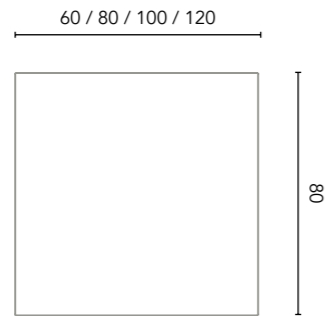

Blaze

60	80	100	120
128127	128128	128129	128130
265€	294€	330€	364€

Natural ambient LED light. LED strip 120 LEDs/meter. PVC back. Polished glass. Anti-corrosion treatment. Easy installation. 36 000 h of light. Temperature: 4000K / Tension: 220V-240V / Frequency: 50-60 Hz. Power: 20W Lumens: 850LM (60); 950LM (80); 1070LM (100); 1180LM (120). Depth: 3cm.