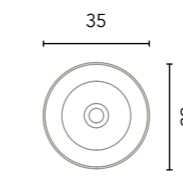

Nysa

Sink depth 12,5.

125816
120€

Zala

Sink depth 12,5.

125817
120€

Gloss White

With the Nomia washbasin, in a worktop for a 60 cm module (or composition that includes it) you cannot put faucets on the worktop, you must use wall-mounted faucets.