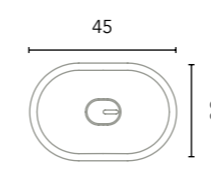

Solid Surface

Oval NEW

Sink depth 10,5.
Includes screen-printed trim in the same finish as the washbasin.

127553
274€