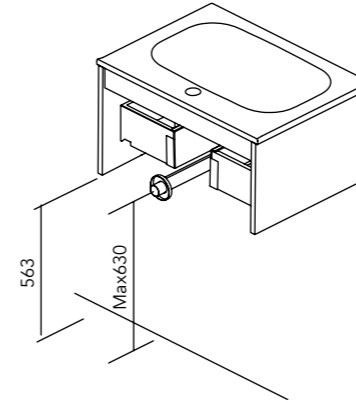

Vida

1 drawer. Tube depth 7 cm