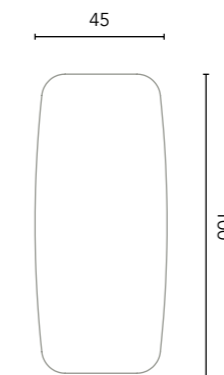

Longo

45
125526
141€

Wooden back panel with grey finish. 4 mm rectangular polished glass with rounded edges and oval shape. Features a recess for the transformer. Depth: 2cm. Mirror with rear.