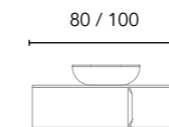

Composition 8

1 drawer
80 - 100 cm