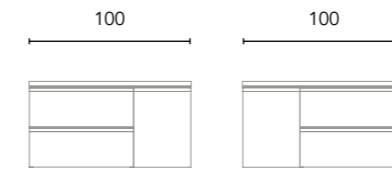

Finishes	Washbasin	60+40 2Dr 1D L	40+60 2Dr 1D R
GR21	Enzo	C0075019	C0075027
NO14	Enzo	C0075020	C0075028
BL1B	Enzo	C0075021	C0075029
BL22M	Enzo	C0075022	C0075030
GR35M	Enzo	C0075023	C0075031
AZ6M	Enzo	C0075024	C0075032
GR16B	Enzo	C0075025	C0075033
NG3M	Enzo	C0075026	C0075034
RO12	Enzo	C0077144	C0077146
VD19M	Enzo	C0077145	C0077147
		734€	734€

Composition 5
2 drawers
100 - 120 cm