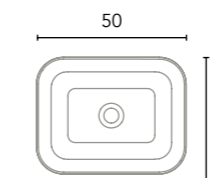

LIDS / WORKTOPS FOR COUNTERTOP WASHBASIN

Depth 46.

Lids / Worktops

Finishes	60	80	100	120	140	160	200
BL1B	129108	129116	129124	129132	129915	129923	129931
BL22M	129109	129117	129125	129133	129916	129924	129932
NG3M	129110	129118	129126	129134	129917	129925	129933
AZ6M	129111	129119	129127	129135	129918	129926	129934
AZ7M	129112	129120	129128	129136	129919	129927	129935
VD18M	129113	129121	129129	129137	129920	129928	129936
GR45M	129114	129122	129130	129138	129921	129929	129937
TE1M	129115	129123	129131	129139	129922	129930	129938
	99€	114€	128€	139€	143€	158€	190€
Mineral Cover	126291	126292	126293	126294	126295	126296	126298
	171€	198€	236€	275€	315€	353€	433€
Marble Stone	126307	126308	126309	126310	126311	126312	126314
Concretech	126299	126300	126301	126302	126303	126304	126306
	272€	340€	408€	477€	622€	697€	987€
PVC. BL20M	127432	127434	127436	127438	127440	127442	127446
	87€	101€	119€	135€	155€	171€	207€
Pure White	129845	129846	129847	129848	129849	129850	129852
Dark White	129853	129854	129855	129856	129857	129858	129860
Piombo	129861	129862	129863	129864	129865	129866	129868
	272€	340€	408€	421€	475€	509€	601€

MACHINED WORKTOP FOR COUNTERTOP WASHBASIN

Depth 46. Worktops valid only for 60, 80 and 100 modules with central basin.

Machined worktop

Finishes	60	80	100
BL1B	129084	129092	129100
BL22M	129085	129093	129101
NG3M	129086	129094	129102
AZ6M	129087	129095	129103
AZ7M	129088	129096	129104
VD18M	129089	129097	129105
GR45M	129090	129098	129106
TE1M	129091	129099	129107
	99€	114€	128€

COUNTERTOP WASHBASINS

Ceramics

Galaxy

Sink depth 14.

116985
120€

Nomia

Sink depth 13.

125818
120€

Nysa

Sink depth 12,5.

125816
120€

Zala

Sink depth 12,5.

125817
120€