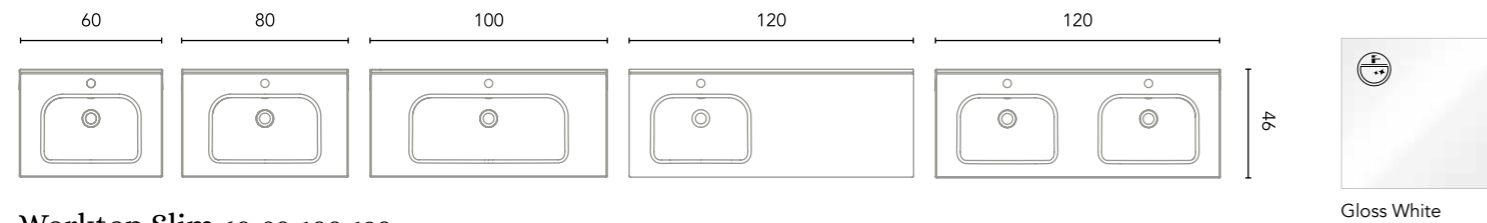

WORKTOPS WITH BUILT-IN WASHBASINS

Slim (ceramic)

Gloss finish. Sink depth 12,5. Thickness 2.

Worktop Slim 60-80-100-120

60	80	100	120 1S L	120 2S
123341	123343	123344	125316	123345
126€	148€	203€	377€	377€