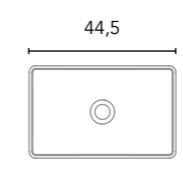

Nomia (ceramic)

Gloss White finish.
Sink depth 13.

Sun (ceramic)

Sand Matt finish.
Sink depth 12.

Taos (Solid Surface)

Matt White finish.
Sink depth 12.

FINISHES

BL18B: Gloss White