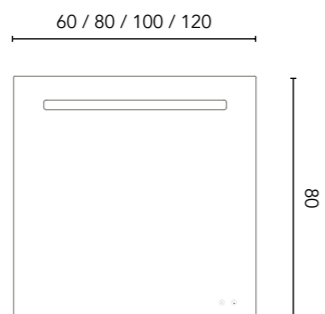

Boira

60	80	100	120
125519	125520	125521	128119
249€	271€	306€	364€

Direct white LED light. LED strip 120 LEDs/meter. Metallic profile with chrome finish. Polished glass. Anti-corrosion treatment. Connection for 2 USB ports. Mobile phone holder. Anti-misting system. ON/OFF touch switches for light and antimisting. Easy installation. 36 000 h of light. Temperature: 4000K / Tension: 220V-240V / Frequency: 50-60 Hz. Power: 20W. Lumens: 850LM (60); 950LM (80); 1070LM (100); 1180LM (120). Depth: 3cm. Mirror without rear.