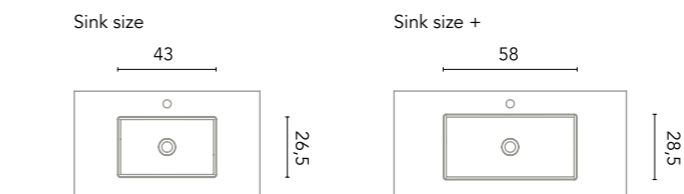

BUILT-IN WASHBASIN SKY

Matt finish. Sink depth 12. Thickness 1,2.

Worktop Sky 60-80-100-120

Finishes	Machined	60	80	100+	100 1S L (60+40)	100 1S R (40+60)	120 2S
Matt White	With faucet hole	126267	126268	126269	126753	126754	126272
	No faucet hole	127061	127062	127063	127064	127065	127668
		262€	315€	393€	393€	393€	550€
Pure White	With faucet hole	129885	129886	129887	-	-	129888
Dark White	With faucet hole	129889	129890	129891	-	-	129892
Piombo	With faucet hole	129893	129894	129895	-	-	129896
Sand	With faucet hole	129897	129898	129899	-	-	129900
Green	With faucet hole	129901	129902	129903	-	-	129904
		400€	440€	480€			590€

Worktop Sky 120-140

Finishes	120 1S L (60+60)	120 1S R (60+60)	120 1S L (80+40)	120 1S R (40+80)	120+ 1S	140+ 1S L (100+40)	140+ 1S R (40+100)	140 2S (60+20+60)
Matt White	With faucet hole	126270	126271	126755	126756	127229	126757	126273
	No faucet hole	127066	127067	127069	127070	127230	127072	127071
	472€	472€	472€	472€	472€	564€	564€	655€

BUILT-IN WASHBASIN SKY

Matt finish. Sink depth 12. Thickness 1,2.

Worktop Sky 160-180-200

Finishes	160+ 1S L (80+80)	160+ 1S R (80+80)	160 2S (60+40+60)	160 2S (80+80)	180 2S (60+60+60)	200 2S (80+40+80)	200+ 2S (100+100)
Matt White	With faucet hole	126759	126760	126274	126761	126275	126276
	No faucet hole	127075	127076	127074	127077	127078	127079
	669€	669€	785€	785€	886€	918€	918€

The measures given in parenthesis indicate the units necessary for this composition.