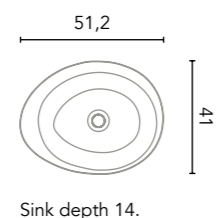

COUNTERTOP WASHBASINS

Ceramics

Galaxy