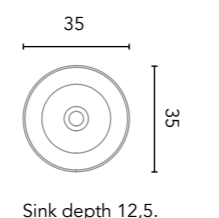

COUNTERTOP WASHBASINS

Ceramics

Galaxy

116985
120€

Gloss White

Nomia

125818
120€

Gloss White

With the Nomia washbasin, in a worktop for a 60 cm module (or composition that includes it) you cannot put faucets on the worktop, you must use wall-mounted faucets.

Nysa

125816
120€

Gloss White

Zala

125817
120€

Gloss White

COUNTERTOP WASHBASINS

Ceramics

Block

Sand Matt	126289
Matt Black	128410
Cotton	128822
Piombo	129906
Grey Vintage	129956
274€	

Sand Matt

Matt Black

Cotton

Sun

Sand Matt	126288
Matt Black	128409
Cotton	128821
Piombo	129905
Grey Vintage	129955
274€	

Piombo

Grey Vintage

Solid Surface

Oval NEW

127553
274€

Sink depth 10,5.
Includes screen-printed trim in the same finish as the washbasin.

Matt White

Taos

126290
219€

Sink depth 12.

Matt White

Volta

126724
219€

Sink depth 11,5.

Matt White