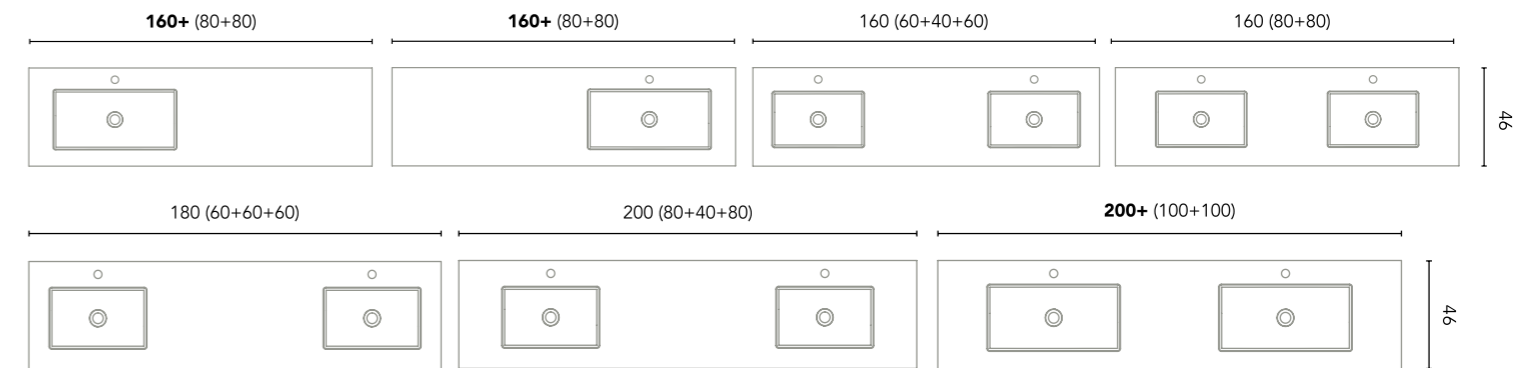

Worktop Sky 160-180-200

Finishes	160+ 1S L (80+80)	160+ 1S R (80+80)	160 2S (60+40+60)	160 2S (80+80)	180 2S (60+60+60)	200 2S (80+40+80)	200+ 2S (100+100)
Matt White With faucet hole	126759	126760	126274	126761	126275	126276	126762
No faucet hole	127075	127076	127074	127077	127078	127079	127080
	669€	669€	785€	785€	886€	918€	918€