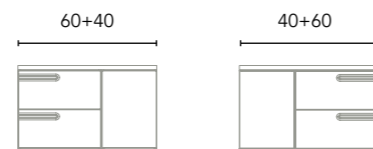

Composition 2 2 drawers + 1 door 100 cm