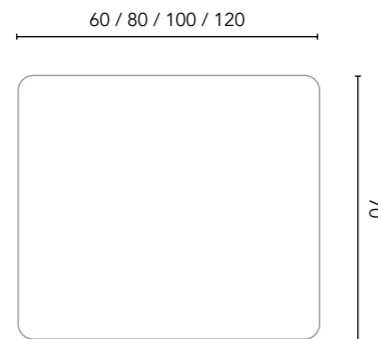

Eclipse

Ø 60	Ø 80	Ø 100
127113	127114	127115
180€	218€	257€

4 mm circular polished glass. Mirror frame painted in matt black. Mirror with black iron ring back. Depth: 3cm.

Esferic

60	80	100	120
117936	117040	117041	124799
132€	144€	165€	190€