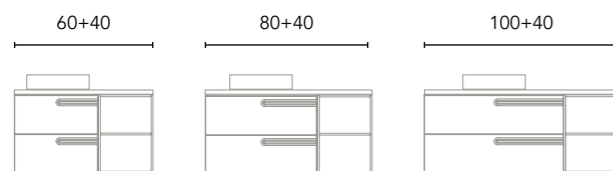

Composition 12 2 drawers + Open module 100 - 120 -140 cm