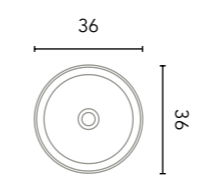

Sun

Sink depth 12.

Sand Matt	126288
Matt Black	128409
Cotton	128821
Piombo	129905
Grey Vintage	129955
	274€