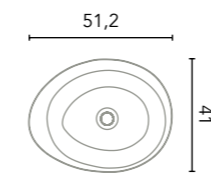

It is necessary to attach plan with all the mesures.

COUNTERTOP WASHBASINS

Ceramics

Galaxy

Sink depth 14.

116985
120€

Nomia

Sink depth 13.