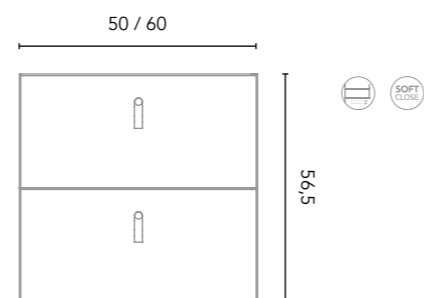

FURNITURE

Unit with drain protection and drawer organizer. Depth 35.

Furniture 1 drawer

Finishes	50 1Dr	60 1Dr
BL20M +N	127197	127200
OL1+M	127198	127201
RO8+M	127199	127202
	202€	219€

Furniture 2 drawers

Finishes	50 2Dr	60 2Dr
BL20M +N	127203	127206
OL1+M	127204	127207
RO8+M	127205	127208
	328€	341€

BASE UNIT

Auxiliary unit with lid and without drain protection nor drawer organizer. Doesn't admit washbasin. Depth 35.

Base unit 1 drawer

Finishes	50 1Dr	60 1Dr
BL20M +N	127209	127212
OL1+M	127210	127213
RO8+M	127211	127214
	190€	202€

METAL SHELF

Lacquered. Depth 35.

Metal shelf

Finishes	50	60
Matt Black	127101	127102
Sand Matt	127103	127104
	81€	87€

STYLE WALL UNITS

Interior: 2 glass shelves. Depth 15.

Wall unit 1 door

Finishes	1D REV
BL20M	126725
OL1	128199
RO8	128198
	156€

Wall unit 2 doors

Finishes	2D
BL20M	126727
OL1	128205
RO8	128204
	183€

MIRROR

Polished glass.

Mirror Little

Ø 50
127280
87€

More accessory options available on page 224.
Mirrors, mirror cabinets and lights available from page 226.
Measurements of the dimensions in cm.

- Fully extraction drawers
- Wrapping foil in 2D
- Leather
- Soft close system
- Opening of central doors
- Opening to the left or to the right
- Matt lacquered

FINISHES

FURNITURE HANDLE

METAL SHELF