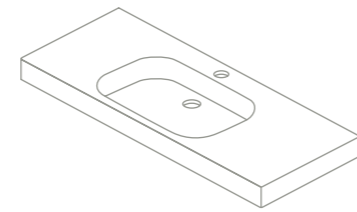

CONSOLE BUILT-IN WASHBASINS*

Sky (Solid Surface)

Matt finish. Sink depth 12. Height 10.

Sky console 60-80-100

	60	80	100+
With faucet hole	126277	126278	126279
No faucet hole	127081	127082	127083
	369€	419€	472€

Sky console 120

	120+	120 1S L	120 1S R	120 2S
With faucet hole	126280	126281	126282	126283
No faucet hole	127084	127085	127086	127087
	524€	524€	524€	785€

Sky console 140-160-180-200

	140 2S	160 2S	180 2S	200+ 2S
With faucet hole	126284	126285	126286	126287
No faucet hole	127088	127089	127090	127091
	918€	1.049€	1.114€	1.181€

* Necessary to include brackets for the installation of worktops with console.

Brackets (1 unit)

Bracket for Sky console with built-in washbasin (40 x 1,7 x 3,5 cm). For sizes from 60 to 120 cm, with centered sink: 2 brackets; 120 cm (displaced sink, two sinks) 140 cm: 3 brackets; 160 to 200 cm: 4 brackets.

LIDS

Depth 46. Thickness 1,6. Doesn't admit washbasin.

Lids

Finishes	40	60	80	100	120	140	160	180	200
BL20M	127430	127432	127434	127436	127438	127440	127442	127444	127446
RO8	126431	126435	126439	126443	126447	126451	126455	126459	126463
OL1	126432	126436	126440	126444	126448	126452	126456	126460	126464
MA15M	127431	127433	127435	127437	127439	127441	127443	127445	127447
	73€	87€	101€	119€	135€	155€	171€	188€	207€

WORKTOPS FOR COUNTERTOP WASHBASINS

Depth 46.

Worktops