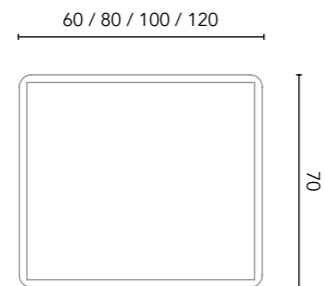

Stella

60	80	100	120
121850	121851	121852	121853
244€	263€	300€	326€

Ambient white LED light integrated into the mirror. Mirror with rounded edges. Polished glass. 220V - 240V 1 x m x. 15W. Depth: 2,1cm. Features a recess for the transformer. Mirror with rear.