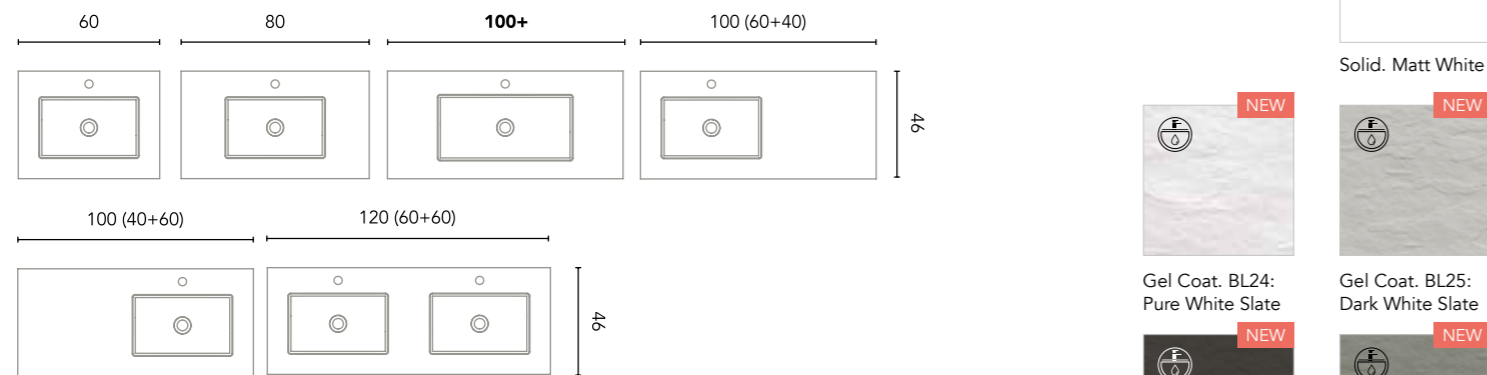

Sky

Matt finish. Sink depth 12. Thickness 1,2.

The measures given in parenthesis indicate the units necessary for this composition.

Sky

Worktop Sky 60-80-100-120 (2S)

Finishes	60	80	100+	100 1S L (60+40)	100 1S R (40+60)	120 2S (60+60)
Matt White With faucet hole	126267	126268	126269	126753	126754	126272
No faucet hole	127061	127062	127063	127064	127065	127068
	262€	315€	393€	393€	393€	550€
Pure White With faucet hole	129885	129886	129887			129888
Dark White With faucet hole	129889	129890	129891			129892
Piombo With faucet hole	129893	129894	129895			129896
Sand With faucet hole	129897	129898	129899			129900
	400€	440€	480€			590€