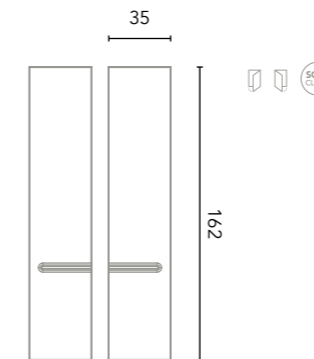

COLUMN

Interior: 4 mobile glass shelves and 1 fixed wooden shelf. Depth 24,8.