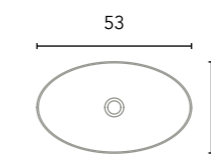

Solid Surface

Oval NEW

Sink depth 10,5.
Includes screen-printed trim in the same finish as the washbasin.

127553
274€

Taos

Sink depth 12.

126290
219€

Volta