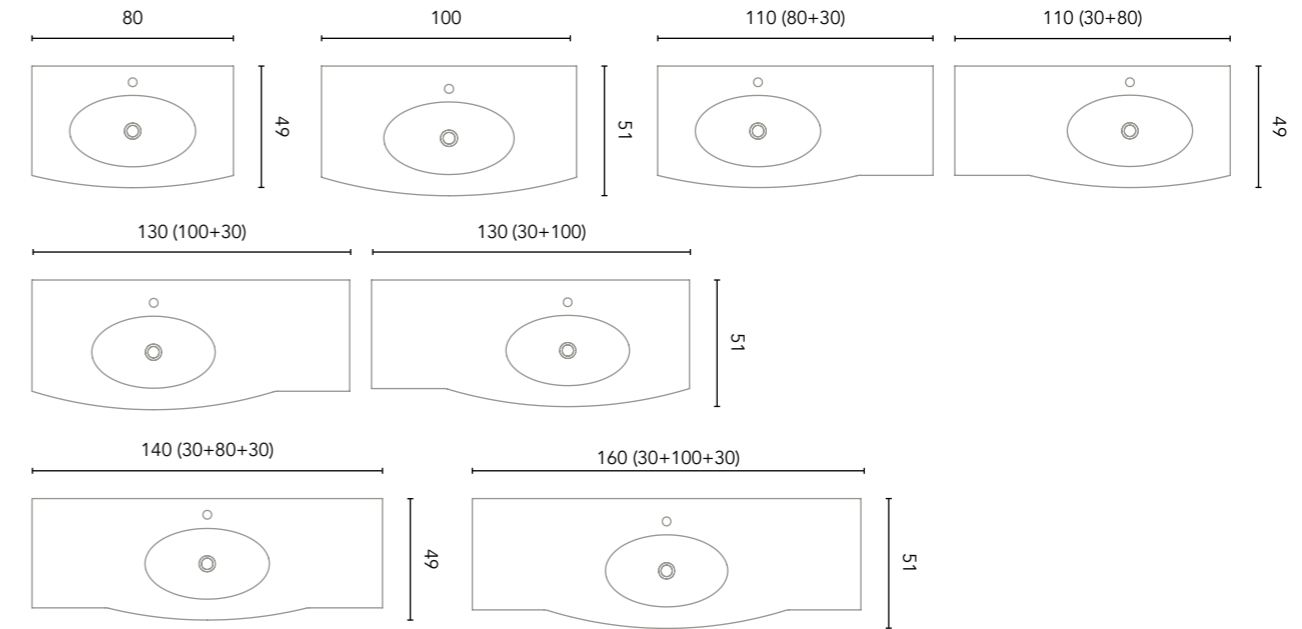

WORKTOPS WITH BUILT-IN WASHBASINS

Trend (ceramic)

Gloss finish. Sink depth 15. Thickness 2.

Worktop Trend 80-100

80	100
123067	123068
201€	256€

WORKTOPS WITH BUILT-IN WASHBASINS

Glob (Solid Surface)

Matt finish. Sink depth 12. Thickness 1,2.

The measures given in parenthesis indicate the units necessary for this composition.

Worktop Glob 80-100-110-130-140-160

80	100	110 L (80+30)	110 R (30+80)	130 L (100+30)	130 R (30+100)	140 (30+80+30)	160 (30+100+30)
126340	126341	126342	126343	126344	126345	126346	126347
328€	393€	446€	446€	524€	524€	591€	689€

Ceramic washbasin

Solid Surface washbasin