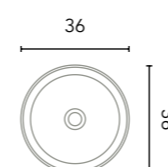

Sun (ceramic)
Sand Matt finish.
Sink depth 12.