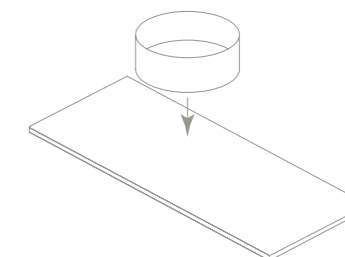

COUNTERTOP WASHBASINS

Ceramics

Sun Mini

Sink depth 10,5.

Finishes	30
White	126996
Sand	127158
	118€

Solid Surface washbasin

Ceramic washbasin