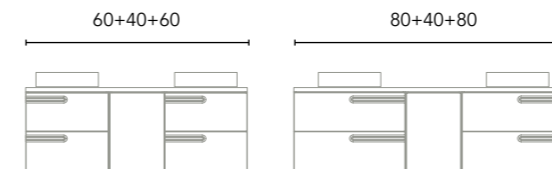

Composition 10 2 drawers + 1 door + 2 drawers 160 - 200 cm