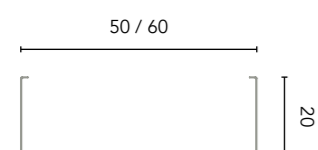

METAL SHELF

Lacquered. Depth 35.