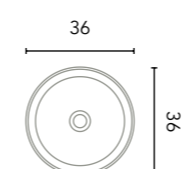

Sun (ceramic)

Sand Matt finish.
Sink depth 12.