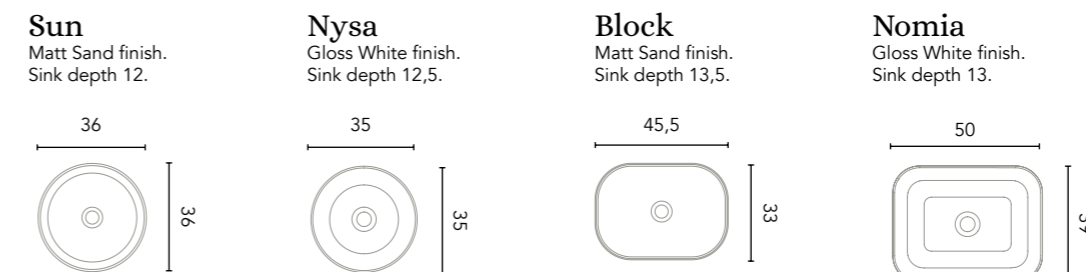

*Worktops in BL20M and MA15M in RRP. Not machined worktops.

Composition 9
1 drawer
Left or right composition

Finishes	Worktop	60+40 Washbasin	80+40 Washbasin	100+40 Washbasin
RO8+A	Sand	C0074951 Sun Sand	C0074956 Block Sand	C0074961 Block Sand
OL1+A	Sand	C0074952 Sun Sand	C0074957 Block Sand	C0074962 Block Sand
MA15M+A	Sand	C0074953 Sun Sand	C0074958 Block Sand	C0074963 Block Sand
		934€	971€	1.017€
BL20M+B	White	C0074954 Nysa	C0074959 Nomia	C0074964 Nomia
BL20M+N	White	C0074955 Nysa	C0074960 Nomia	C0074965 Nomia
		780€	817€	863€

Finishes	Worktop	60+60 Washbasin	80+80 Washbasin	100+100 Washbasin
RO8+A	Sand	C0074966 Sun Sand	C0074971 Block Sand	C0074976 Block Sand
OL1+A	Sand	C0074967 Sun Sand	C0074972 Block Sand	C0074977 Block Sand
MA15M+A	Sand	C0074968 Sun Sand	C0074973 Block Sand	C0074978 Block Sand
		1.243€	1.321€	1.409€
BL20M+B	White	C0074969 Nysa	C0074974 Nomia	C0074979 Nomia
BL20M+N	White	C0074970 Nysa	C0074975 Nomia	C0074980 Nomia
		935€	1.013€	1.101€

*Worktops in BL20M and MA15M in RRP. Not machined worktops.

Washbasins for compositions with countertop washbasins

Royo | 95

FINISHES

FURNITURE HANDLES

RO8: White Oak

OL1: Grey Elm

MA15M: Sand Matt

BL20M: Matt White

BL20M: Matt White