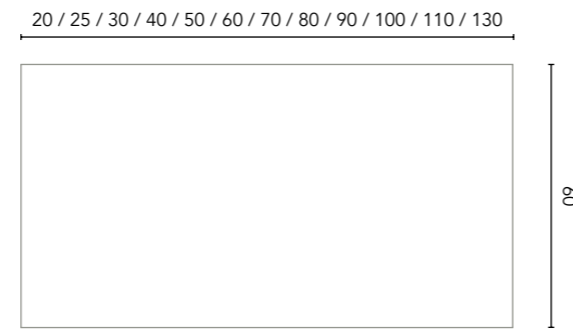

MIRROR CABINETS

Fenix - Fenix Premium

Customize your new Fenix mirror cabinet as you like. Different options: mirror cabinet + mirror + shelf, mirror cabinet + mirrors, two mirror cabinets, among others.

Mirror cabinet

Depth 13.
Exterior sides and edges in mirror. Interiors in mokka. Metallic chrome gloss handle. Inside: 2 glass shelves.

Mirror cabinet Premium

Depth 13.
Mirror cabinet with LED Limit 50 light wall, completely flush. Exterior sides and edges in mirror. Interiors in mokka. Metallic chrome gloss handle. Inside: 2 glass shelves Combi-box with plug and switch.

Mirror

Depth: 2.
Mirror with rear, without recess, 1.6 and mirror edge.

Mirror cabinet 50

50 1D
126704
260€

Mirror cabinet Premium 50

50 1D
C0075617
407€

Shelf mirror

Depth: 10,5.
Satin grey aluminum shelf.

Grey. Shelf.

Mirror 20-130

20	25	30	40	50	60	70	80	90	110	130
126705	126706	126707	126708	126709	126710	126711	126712	126713	126714	126715
58€	60€	62€	66€	70€	74€	77€	87€	92€	98€	113€

Shelf mirror 20-90

20	25	30	40	50	60	70	80	90
126558	126559	126560	126561	126562	126563	126564	126565	126566
42€	45€	46€	48€	49€	59€	61€	66€	68€

MIRROR CABINETS

Nika

Depth 13,5.
External sides in Grey melamine and lacquered in White. Inside: 2 glass shelves.

Mirror cabinet 60-120

Finishes	60 2D	70 2D	80 2D	90 2D	100 3D	120 3D
White	119113	119114	119115	119116	119117	119118
	234€	243€	257€	276€	311€	350€
Grey	119865	119754	120094	119755	120316	119756
	255€	288€	300€	308€	343€	386€

Apolo

Depth 15,4.
Mirror cabinet with triptych doors. Shiny chrome-plated handle. Profile with lacquered gloss finish in white and anthracite. Integrated LED light. Includes a combibox (plug + switch). Interior: 2 glass shelves.

Mirror cabinet 60-120