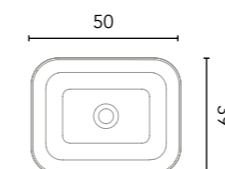

Washbasins for compositions with countertop washbasins

Nomia

Gloss White finish.
Sink depth 13.