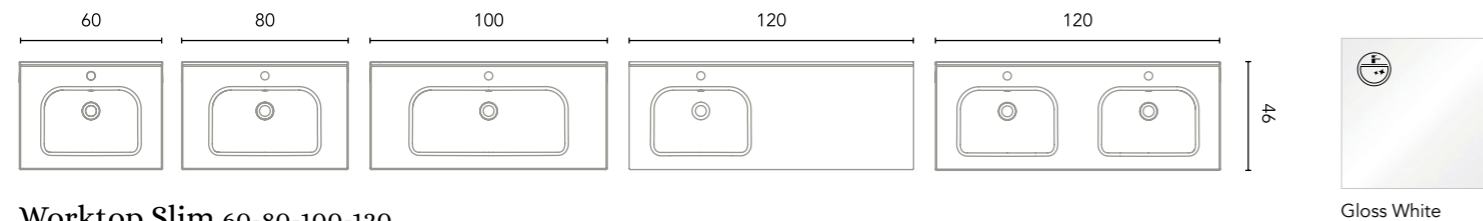

VD18M: Forest Green

GR45M: Grey Vintage

TE1M: Terracotta

WORKTOPS WITH BUILT-IN WASHBASINS

Slim (ceramic)

Gloss finish. Sink depth 12,5. Thickness 2.

Worktop Slim 60-80-100-120

60	80	100	120 1S L	120 2S
123341	123343	123344	125316	123345
126€	148€	203€	377€	377€