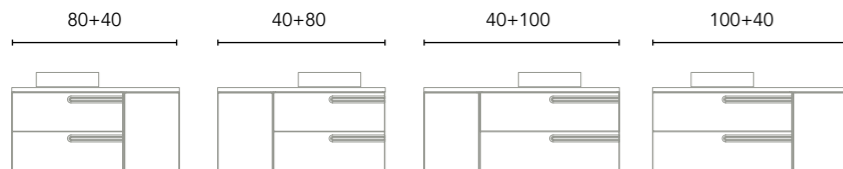

Composition 8 2 drawers + 1 door 120 - 140 cm