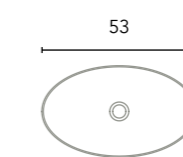

Volta

Sink depth 11,5.

126724
219€