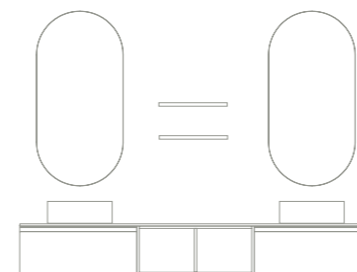

Vida 4

Matt Black. Brushed steel.
180 (60+60+60)
Page 136-139

Ref.	Description	
127658	Vida unit 2 1 drawer 60 (2 units)	408€
128334	Vida Brushed steel handle 60 (2 units)	32€
127993	Vida open module 2 gaps 60	103€
129859	Worktop 180 Dark White Slate	553€
128409	Washbasin Sun Black (2 units)	548€
128864	Mirror Axis (2 units)	778€
Total composition		2.422€
C0074807	Shelves Matt Black (2 units)	232€