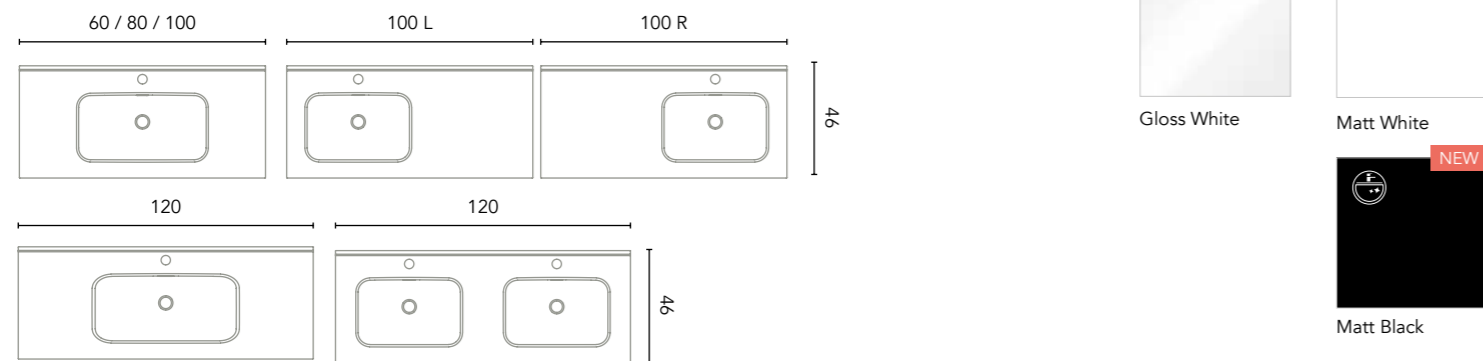

Enzo (ceramic)

Sink depth 12. Thickness 2,1.

Worktop Enzo 60-80-100-120

Finishes	60	80	100	100 1S L	100 1S R	120 1S	120 2S
Gloss White	126222	126224	126225	126984	126985	126226	126227
	126€	148€	203€	255€	255€	377€	377€
Matt White	129258	129259	129260	129261	129262		129263
Matt Black	129264	129265	129266	129267	129268		129269
	185€	252€	304€	304€	304€		586€