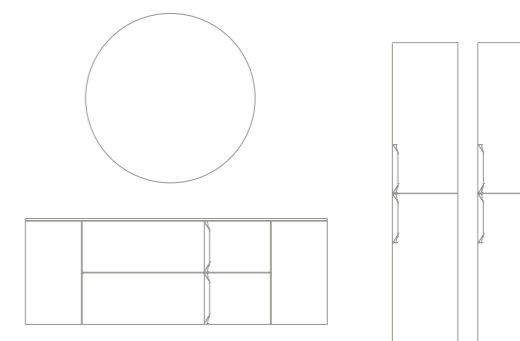

Wave

Matt White

160 (30+100+30)