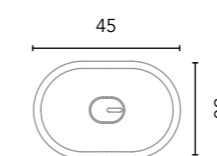

Solid Surface

Oval NEW

127553
274€

Sink depth 10,5.
Includes screen-printed trim in the same finish as the washbasin.