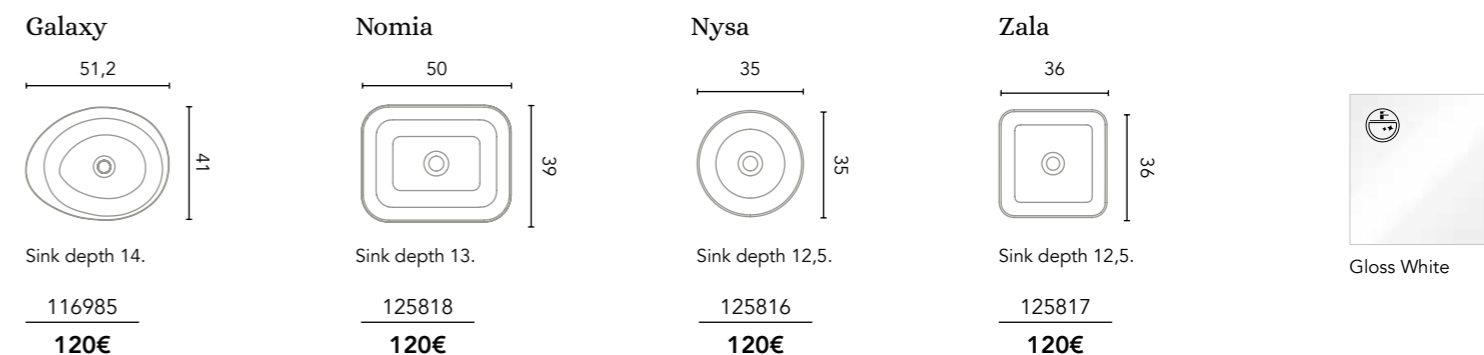

COUNTERTOP WASHBASINS

Ceramics