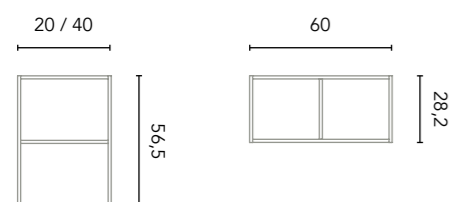

OPEN MODULE

Depth 45. Thickness 1,6.