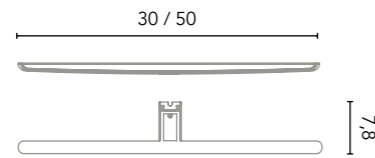

LIGHT WALLS

LIGHT WALLS

Llum

	30	50
124752	124753	
66€	106€	

Power 8W (30) / 12W (50)
Lumens 789 LM (30) / 1020 LM (50)
Direction natural direct LED light
Temperature 4000 k
Tension 220V - 240V