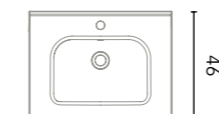

Compositions with countertop washbasin

Composition 1
2 drawers
60 | 120 (60+60) cm

Finishes	Washbasin	60 2Dr	60+60 4Dr (2S)
GR21	Slim	C0075011	C0075051
NO14	Slim	C0075012	C0075052
BL1B	Slim	C0075013	C0075053
BL22M	Slim	C0075014	C0075054
GR35M	Slim	C0075015	C0075055
AZ6M	Slim	C0075016	C0075056
GR16B	Slim	C0075017	C0075057
NG3M	Slim	C0075018	C0075058
RO12	Slim	C0077142	C0077152
VD19M	Slim	C0077143	C0077153
		432€	989€

Composition 2
2 drawers + Open module
100 cm

Finishes	Open Module	Washbasin	60+40 2Dr 2G L	40+60 2Dr 2G R
GR21	GR21	Enzo	C0075035	C0075043
NO14	NO14	Enzo	C0075036	C0075044
BL1B	BL1B	Enzo	C0075037	C0075045
BL22M	BL22M	Enzo	C0075038	C0075046
GR35M	GR35M	Enzo	C0075039	C0075047
AZ6M	AZ6M	Enzo	C0075040	C0075048
GR16B	GR16B	Enzo	C0075041	C0075049
NG3M	NG3M	Enzo	C0075042	C0075050
RO12	RO12	Enzo	C0077148	C0077150
VD19M	VD19M	Enzo	C0077149	C0077151
			689€	689€

Composition 4*
Console Sky + Base unit
60 - 200 cm