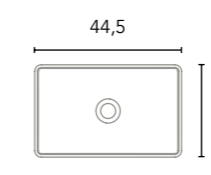

Taos

Sink depth 12.

126290
219€