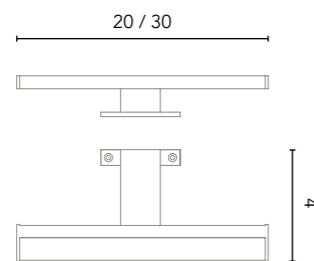

Uri

	20	30
126073	126266	
46€	73€	

Power 3W (20) / 4W (30)
Lumens 300 LM (20) / 400 LM (30)
Direction natural direct LED light
Temperature 4000 k
Tension 220V - 240V