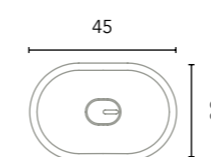

Solid Surface

Oval NEW