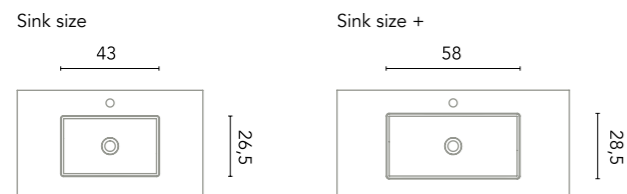

* Necessary to include brackets for the installation of worktops with console.

Brackets (1 unit)

Bracket for Sky console with built-in washbasin (40 x 1,7 x 3,5 cm). For sizes from 60 to 120 cm, with centered sink: 2 brackets; 120 cm (displaced sink, two sinks) 140 cm: 3 brackets; 160 to 200 cm: 4 brackets.