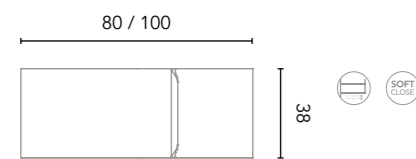

FURNITURES

Depth 48 / 52. For single-drawer cabinets, 1 organiser box is included, for two-drawer cabinets, 2 organiser boxes are included.

Furniture 1 drawer

Finishes	80 1Dr	100 1Dr
BL19	126466	126470
RO6	126467	126471
MA15M	126468	126472
BL20M	126469	126473
	346€	458€