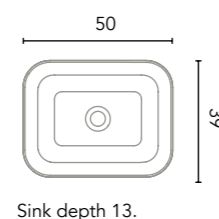

COUNTERTOP WASHBASINS

Ceramics

Galaxy

116985
120€

Gloss White

Nomia

125818
120€

Gloss White

With the Nomia washbasin, in a worktop for a 60 cm module (or composition that includes it) you cannot put faucets on the worktop, you must use wall-mounted faucets.

Nysa

125816
120€

Gloss White

Zala

125817
120€

Gloss White

COUNTERTOP WASHBASINS

Ceramics

Block

Sand Matt	126289
Matt Black	128410
Cotton	128822
Piombo	129906
Grey Vintage	129956
274€	

Sand Matt

Matt Black

Cotton

Sun

Sand Matt	126288
Matt Black	128409
Cotton	128821
Piombo	129905
Grey Vintage	129955
274€	

Piombo

Grey Vintage

Solid Surface

Oval NEW

127553
274€

Sink depth 10,5.
Includes screen-printed trim in the same finish as the washbasin.

Matt White

Taos

126290
219€

Sink depth 12.

Matt White

Volta

126724
219€

Sink depth 11,5.

Matt White