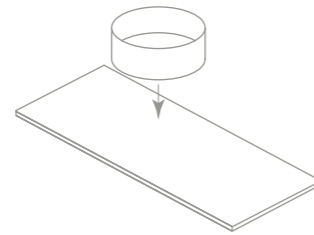

LIDS / WORKTOPS FOR COUNTERTOP WASHBASIN

Depth 46.