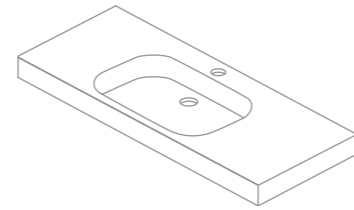

CONSOLE BUILT-IN WASHBASINS*