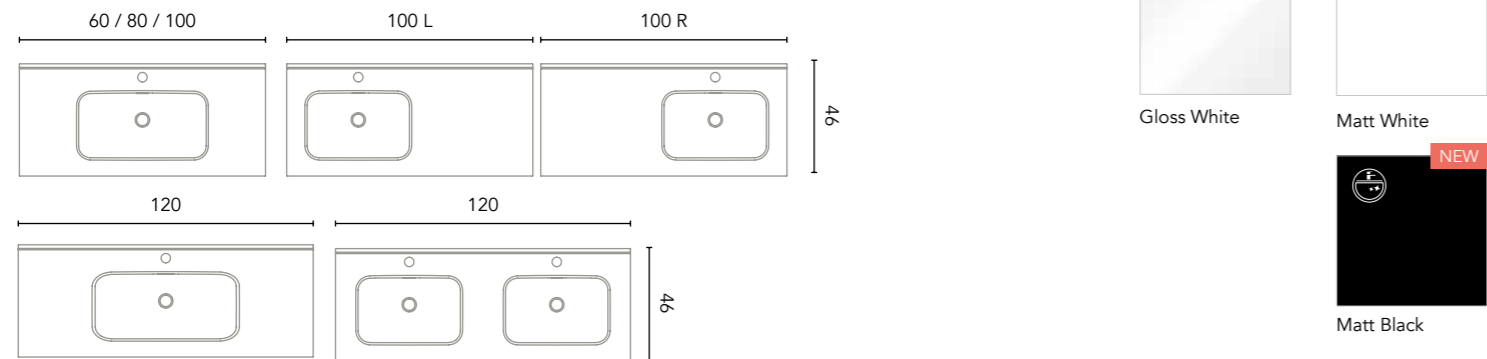

Enzo (ceramic)

Sink depth 12. Thickness 2,1.

Washbasin Enzo 60-80-100-120

Finishes	60	80	100	100 1S L	100 1S R	120 1S	120 2S
Gloss White	126222	126224	126225	126984	126985	126226	126227
	126€	148€	203€	255€	255€	377€	377€
Matt White	129258	129259	129260	129261	129262		129263
Matt Black	129264	129265	129266	129267	129268		129269
	185€	252€	304€	304€	304€		586€