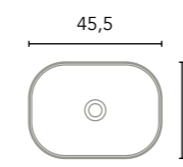

Nomia (ceramic)

Gloss White finish.
Sink depth 13.

Sun (ceramic)

Sand Matt finish.
Sink depth 12.

Taos (Solid Surface)

Matt White finish.
Sink depth 12.

FINISHES

BL18B: Gloss White