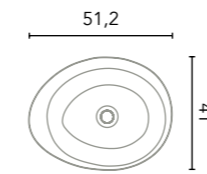

COUNTERTOP WASHBASINS

Ceramics

Galaxy

Sink depth 14.

116985
120€