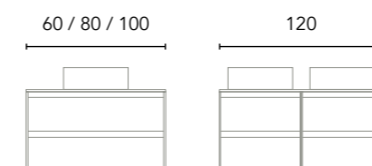

Compositions with countertop washbasins

Composition 2
2 drawers - 4 drawers
60 - 120 cm