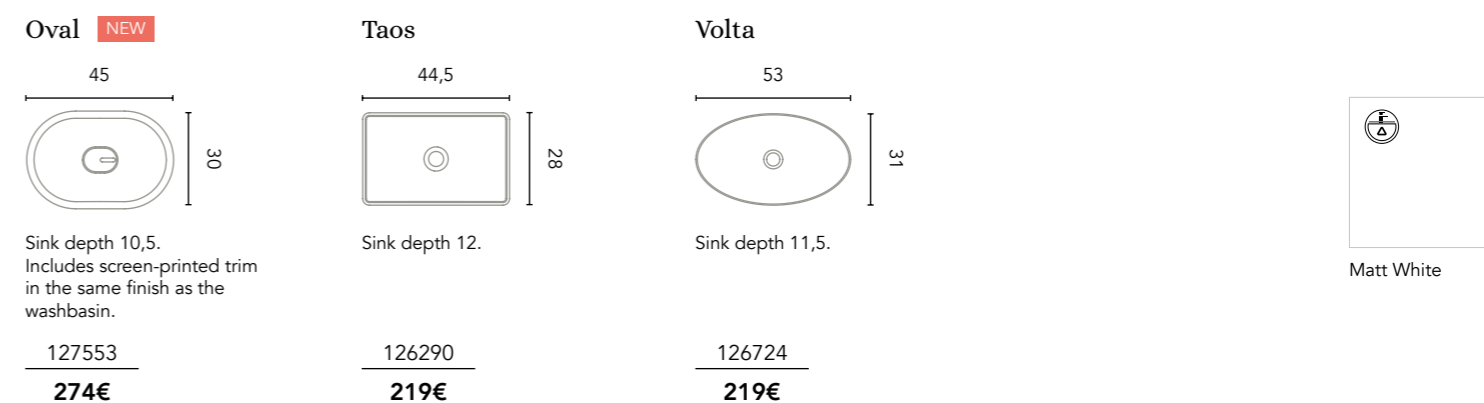

Solid Surface