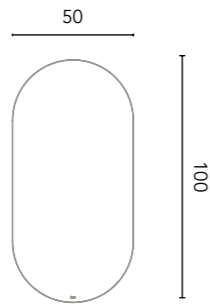

Melamine

Gloss lacquered

Matt lacquered

Wrapping foil in 2D

MIRRORS WITH LIGHT

LED SAMSUNG

Axis

50
128864
389€