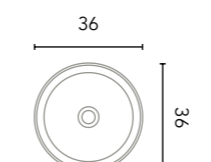

Sun

Sink depth 12.

Sand Matt	126288
Matt Black	128409
Cotton	128821
Piombo	129905
Grey Vintage	129955
	274€