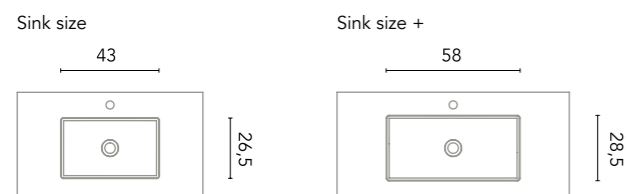

126899

41€

Brackets (1 unit)

Bracket for Sky console with built-in washbasin (40 x 1,7 x 3,5 cm). For sizes from 60 to 120 cm, with centered sink: 2 brackets; 120 cm (displaced sink, two sinks) 140 cm: 3 brackets; 160 to 200 cm: 4 brackets.