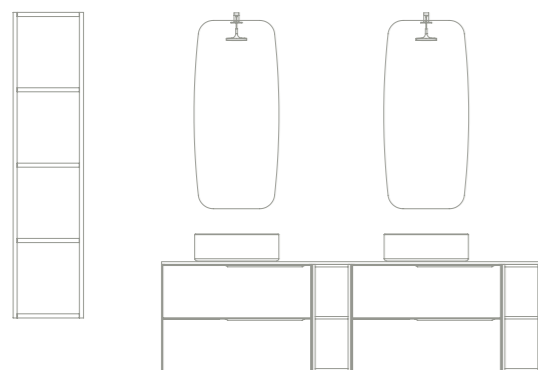

Mio
Grey Elm
Sand Matt
200 (80+20+80+20)

Mio 6: **3.781€**
Turn to page 89 for a detailed price breakdown of the composition