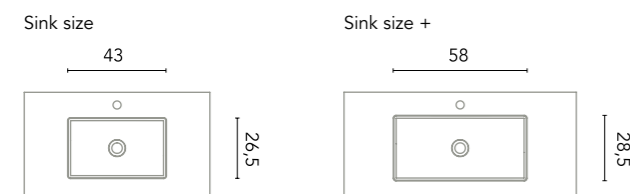

* Necessary to include brackets for the installation of worktops with console.

Brackets (1 unit)

Bracket for Sky console with built-in washbasin (40 x 1,7 x 3,5 cm). For sizes from 60 to 120 cm, with centered sink: 2 brackets; 120 cm (displaced sink, two sinks) 140 cm: 3 brackets; 160 to 200 cm: 4 brackets.