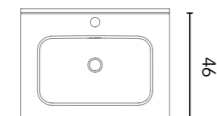

Washbasins for compositions with countertop washbasins

Slim (ceramic)

Worktop with built-in washbasin.
Gloss White finish.
Sink depth 12,5.
Thickness 2.

Enzo (ceramic)

Worktop with built-in washbasin.
Gloss White finish
Sink depth 12.
Thickness 2,1.