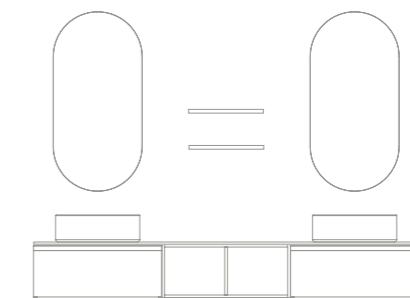

Vida

Matt Black
Brushed steel

180 (60+60+60)

Vida 4: 2.654€
Turn to page 163 for a detailed price breakdown of the composition

Vida 180 cm. Unit 1 drawer 60. Brushed steel handle. Open module 2 gaps 60. Unit 1 drawer 60. Brushed steel handle. Worktop 180
Gel Coat Dark White Slate finish. Ceramic countertop washbasin Sun Black. Mirrors Axis 50. Square shelves.