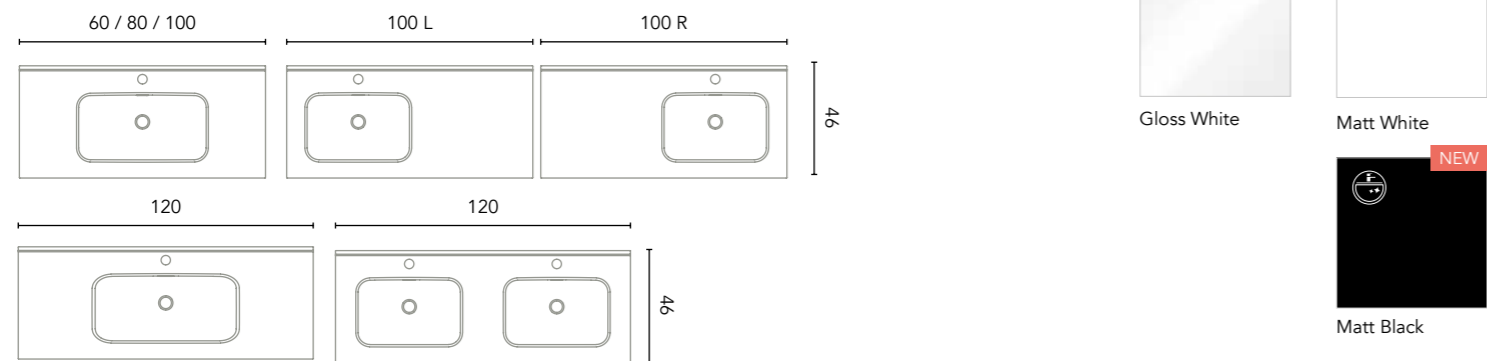

Enzo (ceramic)

Sink depth 12. Thickness 2,1.

Worktop Enzo 60-80-100-120

Finishes	60	80	100	100 1S L	100 1S R	120 1S	120 2S
Gloss White	126222	126224	126225	126984	126985	126226	126227
	126€	148€	203€	255€	255€	377€	377€
Matt White	129258	129259	129260	129261	129262		129263
Matt Black	129264	129265	129266	129267	129268		129269
	185€	252€	304€	304€	304€		586€