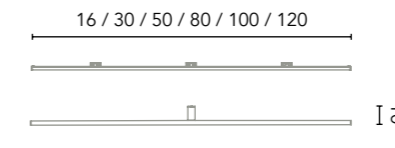

Alea

	16	30	50	80	100	120
123062	124862	124863	124864	122868	123029	
52€	80€	121€	187€	228€	269€	

Power 3W (16) / 6W (30) / 10W (50) / 15W (80) / 12W (100) / 12W (120)
Lumens 250 LM (16) / 450 LM (30) / 800 LM (50) / 1300 LM (80) / 1000 LM (100)
Direction natural direct LED light
Temperature 4000 k
Tension 230 V