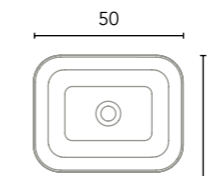

It is necessary to attach plan with all the mesures.

COUNTERTOP WASHBASINS

Ceramics

Galaxy

Sink depth 14.

116985
120€

Nomia

Sink depth 13.