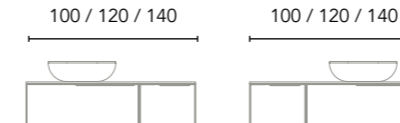

Finishes	Worktop	Open Module	60+60 1Dr 2G	Washbasin	80+60 1Dr 2G	Washbasin	100+60 1Dr 2G	Washbasin
RO8+A	Sand	Sand	C0074936	Sun Sand	C0074941	Block Sand	C0074946	Block Sand
OL1+A	Sand	Sand	C0074937	Sun Sand	C0074942	Block Sand	C0074947	Block Sand
MA15M+A	Sand	Sand	C0074938	Sun Sand	C0074943	Block Sand	C0074948	Block Sand
			877€		918€		960€	
BL20M+B	White	White	C0074939	Nysa	C0074944	Nomia	C0074949	Nomia
			798€		839€		881€	
BL20M+N	White	Black	C0074940	Nysa	C0074945	Nomia	C0074950	Nomia
			723€		764€		806€	

*Worktops in BL20M and MA15M in RRP. Not machined worktops.

Composition 9
1 drawer
Left or right composition