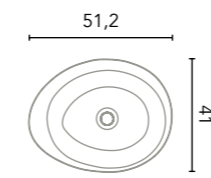

COUNTERTOP WASHBASINS

Ceramics

Galaxy