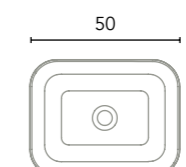

Nomia (ceramic)

Gloss White finish.
Sink depth 13.