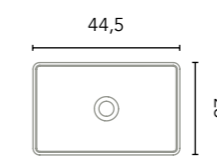

Taos

126290
219€

Sink depth 12.