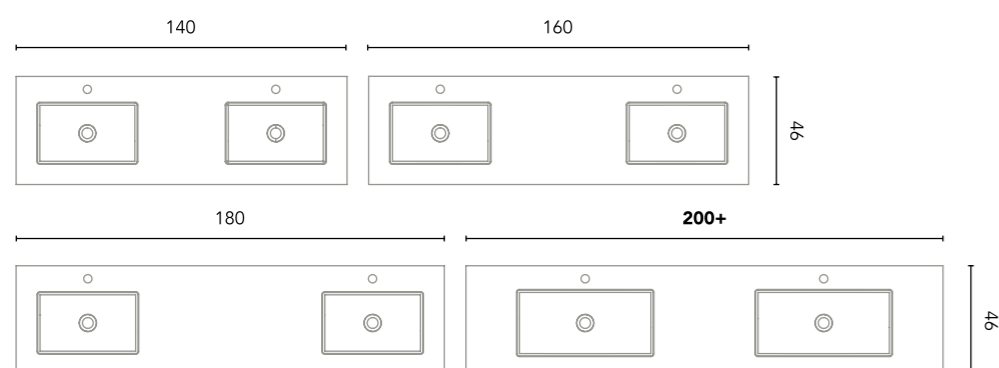

Sky console 140-160-180-200

	140 2S	160 2S	180 2S	200+ 2S
With faucet hole	126284	126285	126286	126287
No faucet hole	127088	127089	127090	127091
	918€	1.049€	1.114€	1.181€

* Necessary to include brackets for the installation of worktops with console.