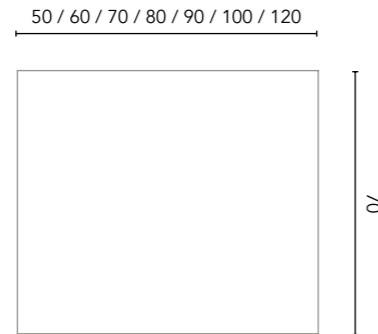

Murano

50	60	70	80	90	100	120
122546	122547	122548	122549	122550	122551	122552
85€	72€	77€	83€	91€	96€	116€

Profile with grey finish. Features a recess for the transformer. Depth: 2,6cm. Mirror with rear.