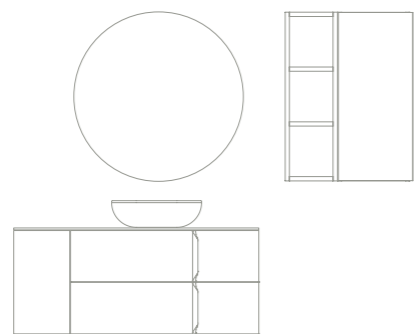

Wave

Sand Matt

130 (30+100)

Wave 4: **2.082€**
Turn to page 117 for a detailed price
breakdown of the composition