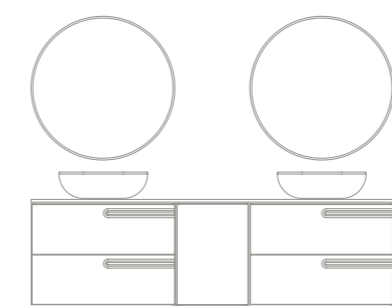

Eonic
Matt Black
200 (80+40+80)

Eonic 4: **2.920€**
Turn to page 46 for a detailed price
breakdown of the composition.