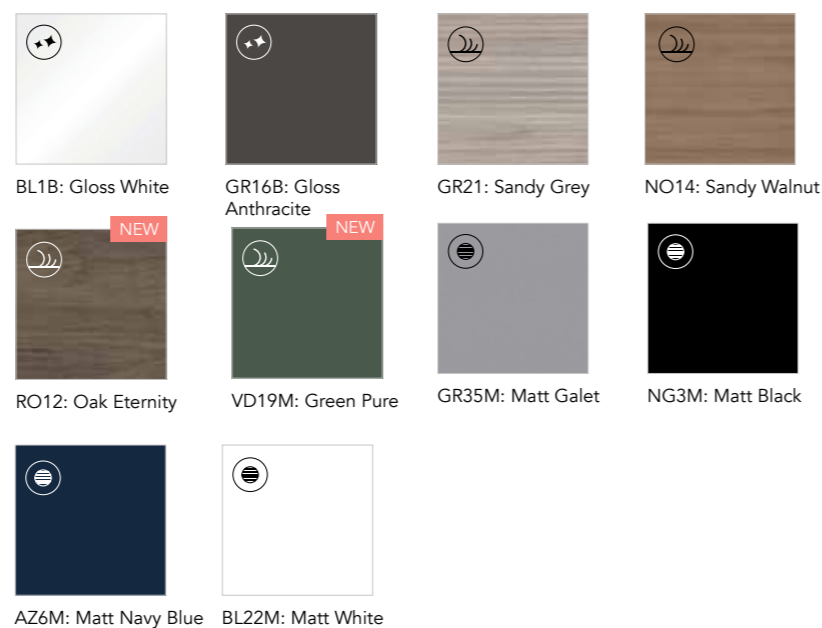

MACHINED WORKTOP FOR COUNTERTOP WASHBASIN.

Depth 46. Worktops valid only for 60, 80 and 100 modules with central basin.

Machined worktop

Finishes	60	80	100
BL1B	126579	126583	126587
GR16B	126580	126584	126588
GR21	126581	126585	126589
NO14	126582	126586	126590
RO12	129295	129296	129297
VD19M	129831	129832	129833
GR35M	127914	127918	127922
NG3M	127915	127919	127923
AZ6M	127916	127920	127924
BL22M	127917	127921	127925
	78€	91€	109€