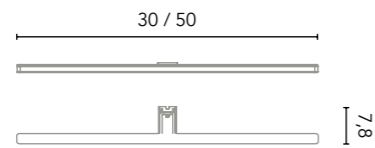

Luce

Finishes	30	50
Black	125158	-
Chrome	123395	123396
66€	106€	

Power 8W (30) / 12W (50)
Lumens 789 LM (30) / 1020 LM (50)
Direction natural direct LED light
Temperature 4000 k
Tension 220V - 240V