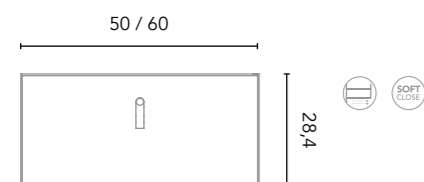

FURNITURE

Unit with drain protection and drawer organizer. Depth 35.

Furniture 1 drawer

Finishes	50 1Dr	60 1Dr
BL20M +N	127197	127200
OL1+M	127198	127201
RO8+M	127199	127202
	202€	219€