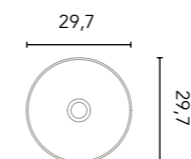

Washbasins for compositions with countertop washbasins

Sun Mini (ceramic)

Gloss White, Sand Matt finishes.
Sink depth 10,5.