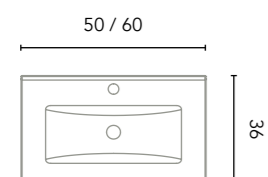

WORKTOPS WITH BUILT-IN WASHBASINS

Little (ceramic)

Gloss finish. Sink depth 13,5. Thickness 2,1.

Worktop Little 50-60

50	60
126994	126995
119€	127€