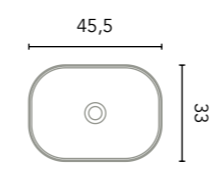

LIDS / WORKTOPS FOR COUNTERTOP WASHBASIN

Depth 46.

Lids / Worktops

Finishes	60	80	100	120	140	160	200
BL1B	129108	129116	129124	129132	129915	129923	129931
BL22M	129109	129117	129125	129133	129916	129924	129932
NG3M	129110	129118	129126	129134	129917	129925	129933
AZ6M	129111	129119	129127	129135	129918	129926	129934
AZ7M	129112	129120	129128	129136	129919	129927	129935
VD18M	129113	129121	129129	129137	129920	129928	129936
GR45M	129114	129122	129130	129138	129921	129929	129937
TE1M	129115	129123	129131	129139	129922	129930	129938
	99€	114€	128€	139€	143€	158€	190€
Mineral Cover	126291	126292	126293	126294	126295	126296	126298
	171€	198€	236€	275€	315€	353€	433€
Marble Stone	126307	126308	126309	126310	126311	126312	126314
Concretech	126299	126300	126301	126302	126303	126304	126306
	272€	340€	408€	477€	622€	697€	987€
PVC. BL20M	127432	127434	127436	127438	127440	127442	127446
	87€	101€	119€	135€	155€	171€	207€
Pure White	129845	129846	129847	129848	129849	129850	129852
Dark White	129853	129854	129855	129856	129857	129858	129860
Piombo	129861	129862	129863	129864	129865	129866	129868
	272€	340€	408€	421€	475€	509€	601€

MACHINED WORKTOP FOR COUNTERTOP WASHBASIN

Depth 46. Worktops valid only for 60, 80 and 100 modules with central basin.

Machined worktop

Finishes	60	80	100
BL1B	129084	129092	129100
BL22M	129085	129093	129101
NG3M	129086	129094	129102
AZ6M	129087	129095	129103
AZ7M	129088	129096	129104
VD18M	129089	129097	129105
GR45M	129090	129098	129106
TE1M	129091	129099	129107
	99€	114€	128€

COUNTERTOP WASHBASINS

Ceramics

Galaxy

Sink depth 14.

116985
120€

Nomia

Sink depth 13.

125818
120€

Nysa

Sink depth 12,5.

125816
120€

Zala

Sink depth 12,5.

125817
120€