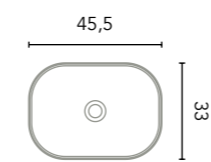

Block

Sink depth 13,5.

Sand Matt	126289
Matt Black	128410
Cotton	128822
Piombo	129906
Grey Vintage	129956
	274€