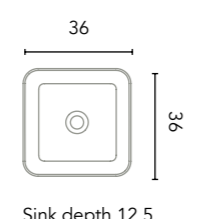

With the Nomia washbasin, in a worktop for a 60 cm module (or composition that includes it) you cannot put faucets on the worktop, you must use wall-mounted faucets.

Nysa

125816
120€

Gloss White

Zala

125817
120€