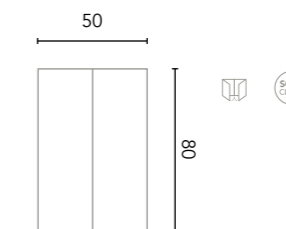

FURNITURES

Depth 48 / 52. For single-drawer cabinets, 1 organiser box is included, for two-drawer cabinets, 2 organiser boxes are included.

Furniture 1 drawer

Finishes	80 1Dr	100 1Dr
BL19	126466	126470
RO6	126467	126471
MA15M	126468	126472
BL20M	126469	126473
	346€	458€

Furniture 2 drawers

Finishes	80 2Dr	100 2Dr
BL19	126474	126478
RO6	126475	126479
MA15M	126476	126480
BL20M	126477	126481
	510€	602€

BASE UNIT

Interior Base unit height 38: no shelf. Depth 43.
Interior Base unit height 54: 1 glass shelf. Depth 43.

Base unit 1 door

Finishes	1D R (H.38)	1D L (H.38)	1D R (H.54)	1D L (H.54)
BL19	126482	126486	126490	126494
RO6	126483	126487	126491	126495
MA15M	126484	126488	126492	126496
BL20M	126485	126489	126493	126497
	183€	183€	183€	183€

STYLE WALL UNITS

Interior: 2 glass shelves. Depth 15.

Wall unit 1 door

Finishes	1D REV
BL19	125808
RO6	125296
MA15M	126726
BL20M	126725
	156€

Wall unit 2 doors

Finishes	2D
BL19	125812
RO6	125299
MA15M	126728
BL20M	126727
	183€

COLUMN

Interior: 2 mobile glass shelves and 1 fixed wooden shelf. Depth 24.

Column 2 doors

Finishes	2D REV
BL19	126498
RO6	126499
MA15M	126500
BL20M	126501
	291€

More accessory options available on page 224.

Mirrors, mirror cabinets and lights available from page 226.
Measurements of the dimensions in cm.

Soft close system

Wrapping foil in 2D

Push opening-closing

Opening to the left or to the right

Fully extraction drawers

Opening of central doors

FINISHES