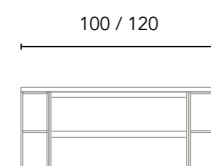

FINISHES

BL18B: Gloss White

RO5: Nordic Oak

FR2: Samara Ash

BL20M: Matt White

MA15M: Sand Matt

Compositions with countertop washbasin

Composition 1
2 drawers + 2 Open Module
100 - 120 cm