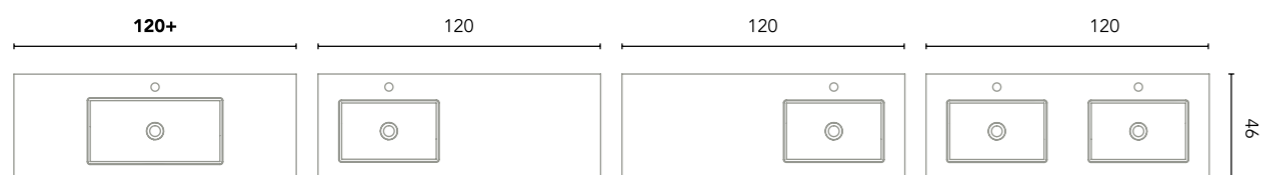

Sky console 120

	120+	120 1S L	120 1S R	120 2S
With faucet hole	126280	126281	126282	126283
No faucet hole	127084	127085	127086	127087
	524€	524€	524€	785€