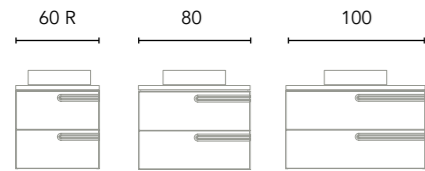

Compositions with countertop washbasin*

Composition 5 2 drawers 60 - 80 -100 cm