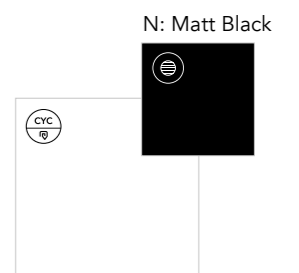

BL20M: Matt White

WORKTOPS WITH BUILT-IN WASHBASINS

Slim (ceramic)

Gloss finish. Sink depth 12,5. Thickness 2.

Washbasin Slim 60-80-100-120

60	80	100	120 1S L	120 2S
123341	123343	123344	125316	123345
126€	148€	203€	377€	377€