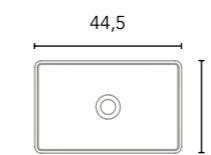

Taos

Sink depth 12.

126290
219€