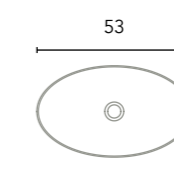

Sink depth 11,5.

126724
219€

Matt White

Wrapping foil in 2D

Ceramic washbasin

Solid Surface washbasin

Gel Coat washbasin

Mio 1