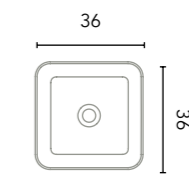

Nysa

Sink depth 12,5.

125816
120€

Zala

Sink depth 12,5.

125817
120€

Gloss White

With the Nomia washbasin, in a worktop for a 60 cm module (or composition that includes it) you cannot put faucets on the worktop, you must use wall-mounted faucets.