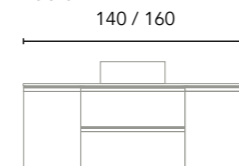

Composition 11
1 door + 2 drawers + 1 door
Left or right composition
160 cm

Finishes	40+60+40 1D 2Dr 1D	Washbasin	40+80+40 1D 2Dr 1D	Washbasin
GR21	C0075187	Nysa	C0075195	Nomia
NO14	C0075188	Nysa	C0075196	Nomia
BL1B	C0075189	Nysa	C0075197	Nomia
BL22M	C0075190	Nysa	C0075198	Nomia
GR35M	C0075191	Nysa	C0075199	Nomia
AZ6M	C0075192	Nysa	C0075200	Nomia
GR16B	C0075193	Nysa	C0075201	Nomia
NG3M	C0075194	Nysa	C0075202	Nomia
RO12	C0077184	Nysa	C0077186	Nomia
VD19M	C0077185	Nysa	C0077187	Nomia
912€ 937€