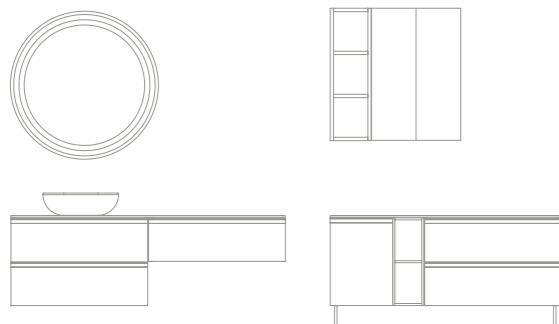

Vida 3

Oak Eternity. Black.
160 (80+80)+140 (40+20+80)
Page 132-135

Ref.	Description	
129279	Vida unit 2 drawers 80	316€
129283	Vida base unit 2 drawers 80	228€
126749	Vida black handle 80 (3 units)	78 €
129304	Worktop 160 Oak Eternity	155€
128410	Washbasin Block Black	274€
127523	Mirror Glow 80	381€
Total composition Vida 3.1		1.432€
129288	Vida base unit 1 door 40	173€
126743	Vida black handle 40	11€
127985	Vida open module 2 gaps 20 Black	103€
129287	Vida base unit 2 drawers 80	316€
126749	Vida black handle 80 (2 units)	52€
129303	Lid 140 Oak Eternity	140€
128799	Legs Lite Black	31€
Total composition Vida 3.2		826€
C0074818	Open wall unit Square 25 Matt Black	381€
129293	Style Wall unit 2 doors 50	170€