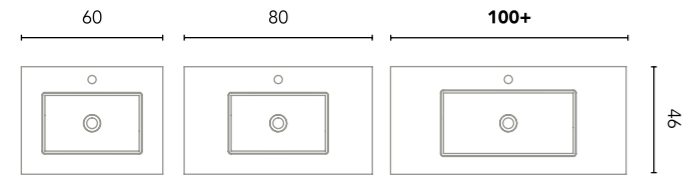

Sky (Solid Surface)

Matt finish. Sink depth 12. Height 10.

Sky console 60-80-100

	60	80	100+
With faucet hole	126277	126278	126279
No faucet hole	127081	127082	127083
	369€	419€	472€