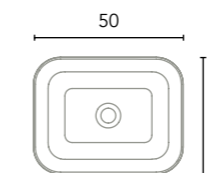

It is necessary to attach plan with all the mesures.

COUNTERTOP WASHBASINS

Ceramics

Galaxy

Sink depth 14.

116985
120€

Nomia

Sink depth 13.