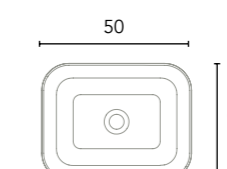

Nomia
Gloss White finish.
Sink depth 13.