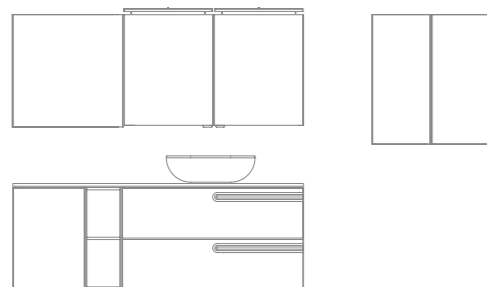

Econic

Vapor Blue

160 (40+20+100)

Econic 6: **2.464€**
Turn to page 47 for a detailed price
breakdown of the composition.

Econic 160 cm. Base unit 1 door 40. Open module 2 gaps 20. Unit 2 drawers 100. Worktop 160 lacquered Vapor Blue. Ceramic countertop washbasin Block Cotton. Mirror Fenix 60. Mirror shelf Fenix 60. Mirror cabinets Fenix 1 door 50. Light wall 100 Limit. Wall unit 2 doors.