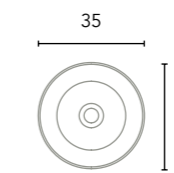

Nysa

Sink depth 12,5.

125816
120€