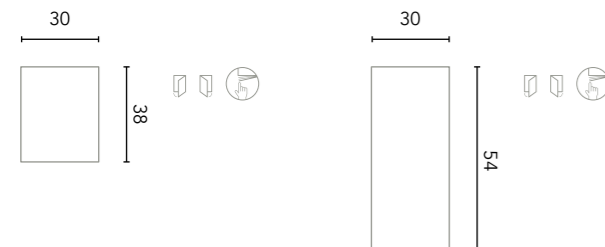

Furniture 2 drawers

Finishes	80 2Dr	100 2Dr
BL19	126474	126478
RO6	126475	126479
MA15M	126476	126480
BL20M	126477	126481
	510€	602€

BASE UNIT

Interior Base unit height 38: no shelf. Depth 43.
Interior Base unit height 54: 1 glass shelf. Depth 43.