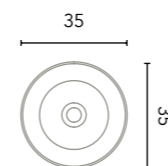

Washbasins for compositions with countertop washbasins

Nysa (ceramic)
Gloss White finish.
Sink depth 12,5.